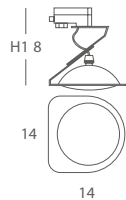

REF.
20202**

FOCO CARRIL /
TRACK SPOTLIGHT
IP20

MATERIAL
Aluminio / Aluminium

ACABADO / *FINISH*
Foco blanco mate, negro mate o plata /
Matt white, matt black or silver spot
Conector blanco mate o negro mate /
Matt white or matt black connector

INSTALACIÓN / *INSTALLATION*

- GU10 LED 1x14W Ø11.1cm L:7.5cm