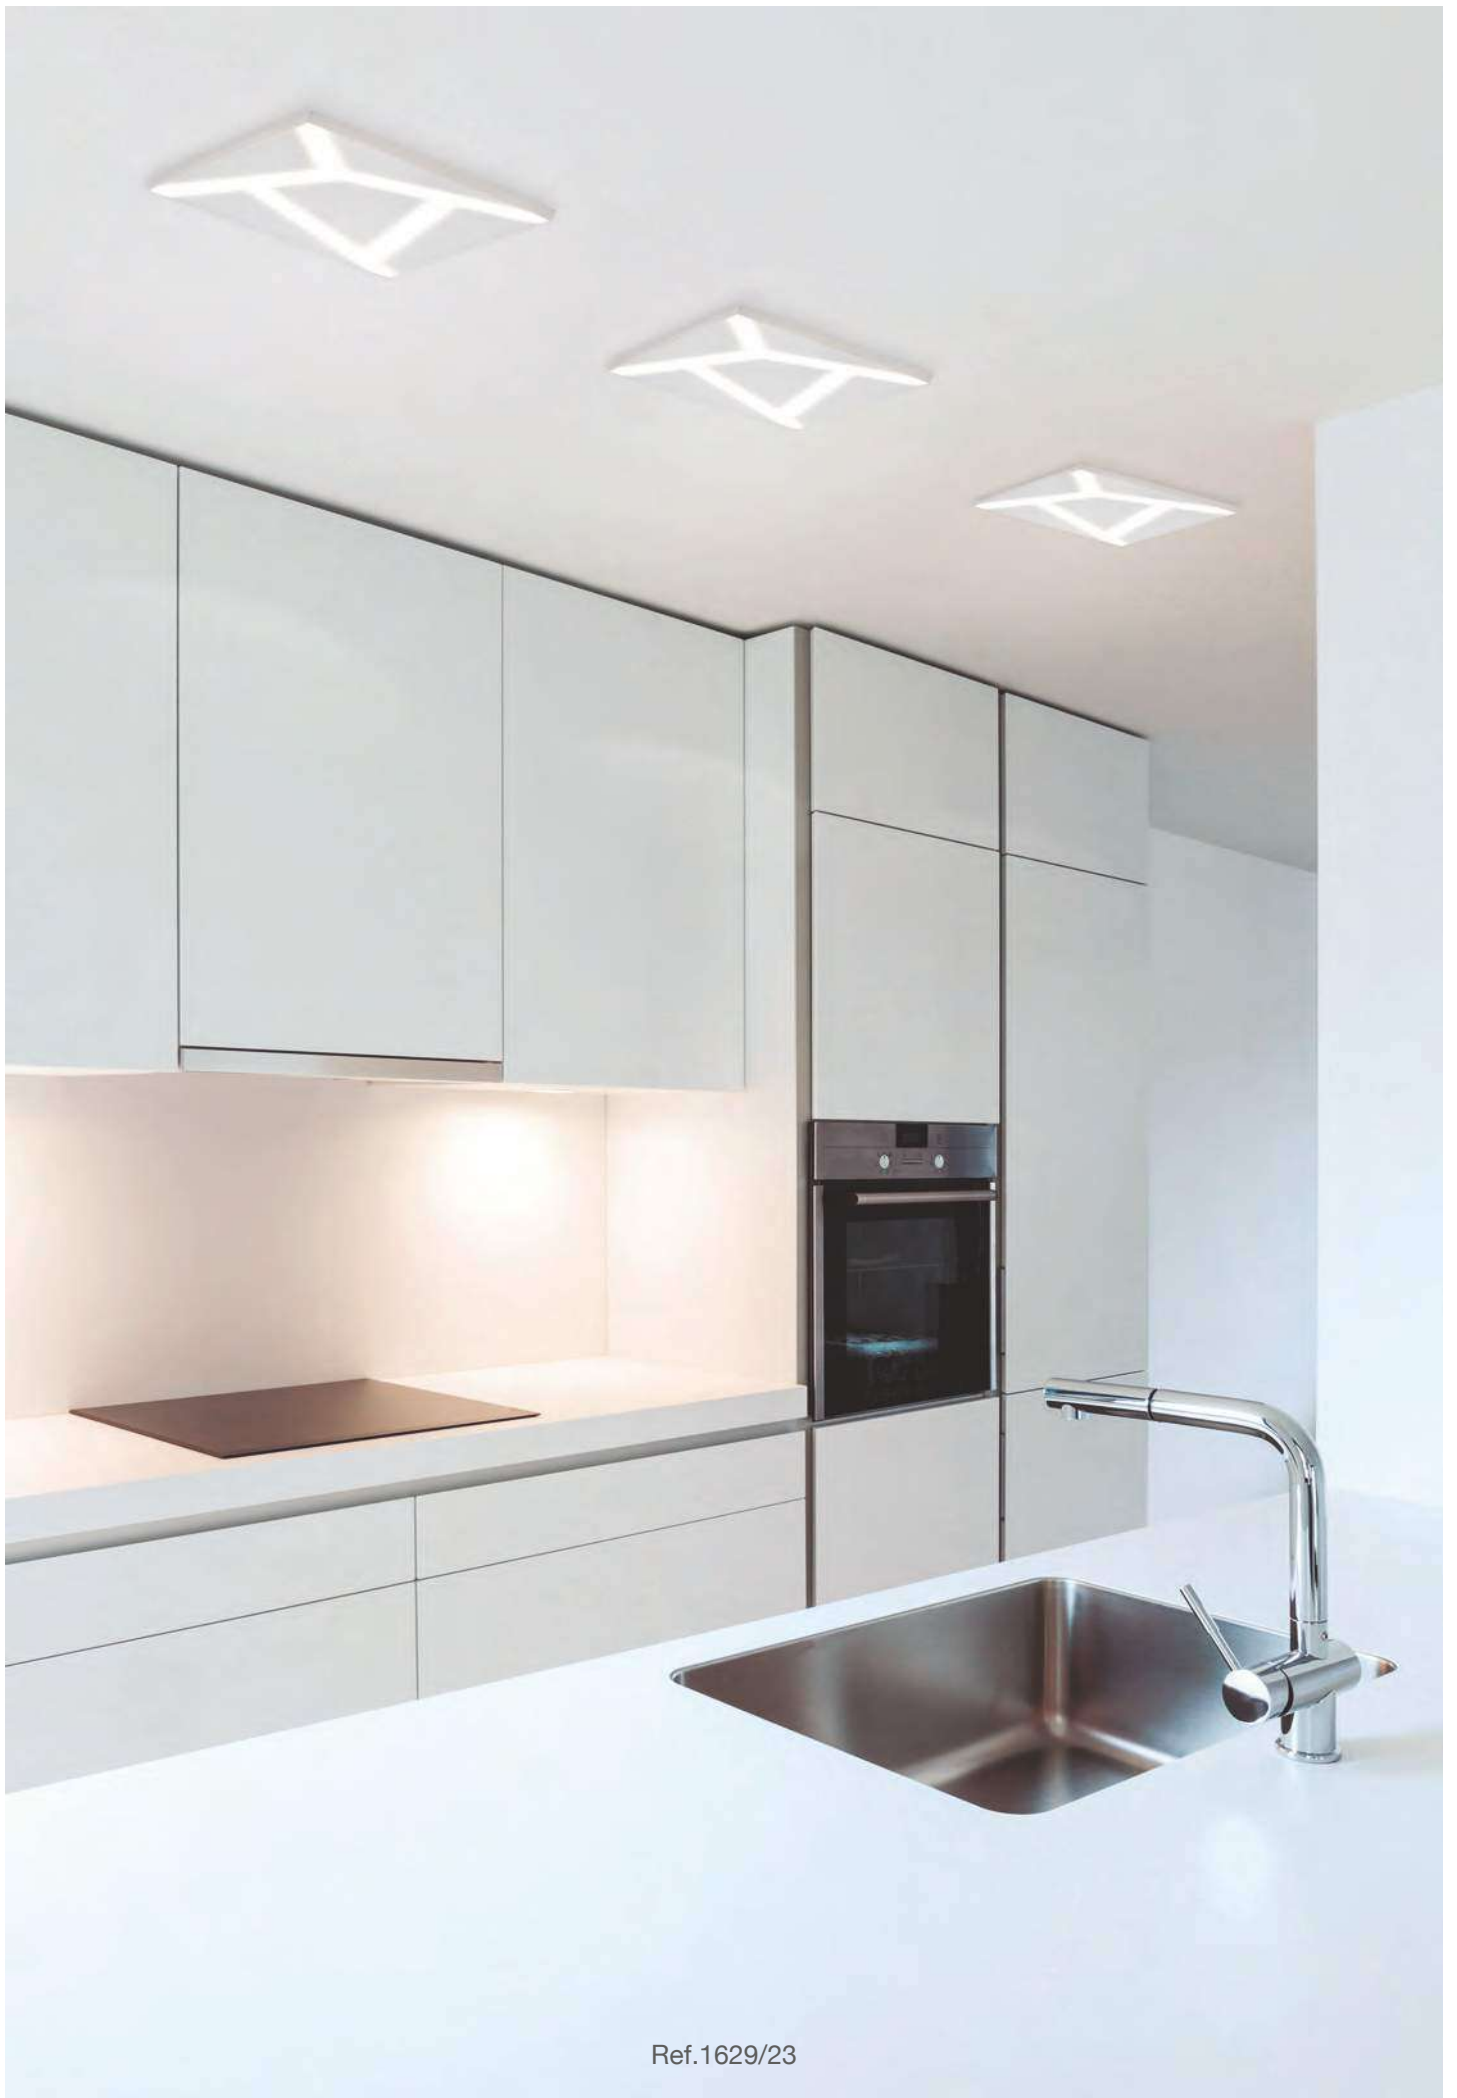

Avant-garde design of lines with strong lumens output. Create “light forms” combining its own light stripes in different positions, as per your own interior proposal. Surface ceiling/wall option, or recessed version adaptable to modular ceilings (armstrong ceilings) for easy refurbishing installations. Possibility of “playing” with multi-combinations of LED light patterns changable with bare hands (magnets system). Recessed downlighter with round circular cut-out.