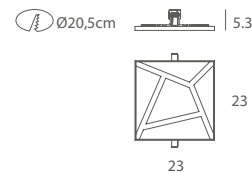

REF.
1629/23

DOWNLIGHT
IP43ext IP20int

MATERIAL
Aluminio y metacrilato /
Aluminium & PMMA

ACABADO / FINISH
Bisel blanco mate / *Matt white frame*
Difusor blanco brillo / *Shiny white diffuser*

INSTALACIÓN / INSTALLATION
- PCB-LED 20W 700mA ⓓ ⓔ ⓐ ⓑ ⓓ ⓔ
Cálida / *Warm 3000K 1414lm*
Neutra / *Neutral 4000K 1145lm*