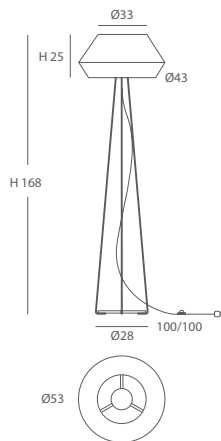

- E27 LED 1x10W Ø6cm 

- E27 LED 1x20W 

REF.
22004

PIE DE SALÓN / FLOOR LAMP
IP20

MATERIAL

Metal y cuerda (ECO) /
Metal and cord (ECO)

ACABADO / FINISH

Blanco texturado / Granulated white