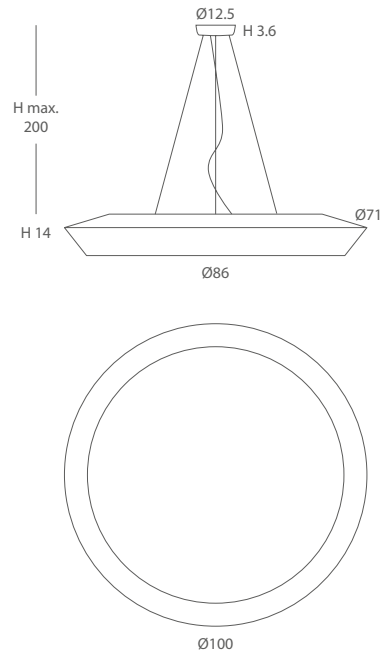

dim 1-10V

dim DALI

dim PUSH

REMOTE