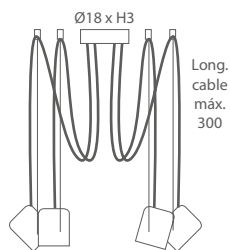

REF.
26850/2T
26850/3T
26850/4T
26850/5T
26850/6T

COLGANTE / *SUSPENSION*
De 2 a 6 con salida inferior/
From 2 to 6 with cable inferior exit
IP20

Disponibile con salida lateral /
with cable side exit available

MATERIAL
Metal y acrílico / *Metal & acrylic*

ACABADO / *FINISH*
Negro mate / *Matt black* Blanco /
White

INSTALACIÓN / *INSTALLATION*

- GU10 LED 2-6x8W Ø5cm
- GU10 LED 2-6x14W Ø11.1cm L:7.5cm

26850/4T