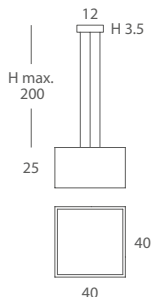

REF.
26807/40

COLGANTE / SUSPENSION
IP20

MATERIAL
Metal, tablero marino y metacrilato/
Metal, marine board plywood and PMMA

ACABADO / FINISH
Florón blanco mate / Matt white canopy
Roble / oak
Difusor blanco óptico /
Optical white diffuser

INSTALACIÓN / INSTALLATION

- E27 LED 2x10W Ø6cm

- COB-LED 20W AC.220V
  Cálida / Warm 3000K 794lm
  Neutra / Neutral 4000K 840lm