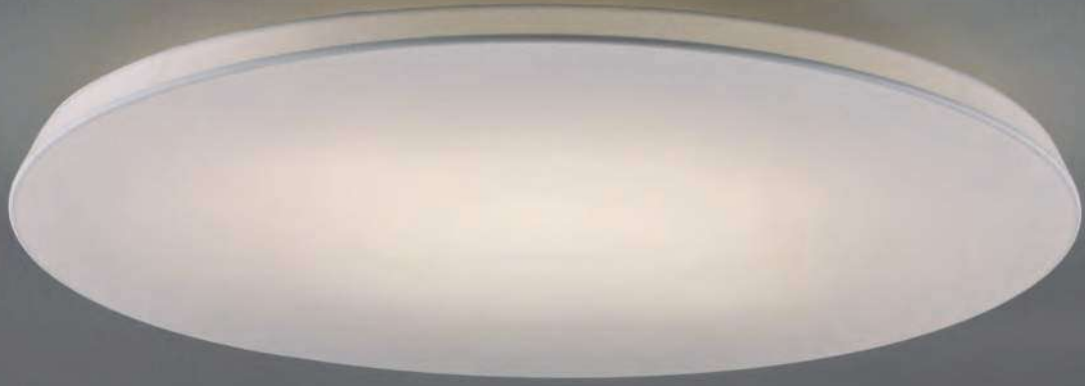

Slim useful LED solution for any low space. Suitable on any surface, vertical, horizontal or sloping. Removable stretching fabric covering a metal frame.

Ref.20011/R100

192.193

Ref.20012/80

REF.
20011/R100