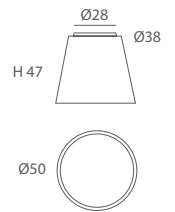

REF.
24000/50

PLAFÓN / CEILING LIGHT
IP20

MATERIAL
Metal, metacrilato y cuerda /
Metal, PMMA and cord

ACABADO / FINISH
Difusor blanco hielo / white frosted diffuser
Cuerda: ver colores estándar /
Cord: see standard colors

INSTALACIÓN / INSTALLATION
- E27 LED 3x10W Ø6cm

REF.
24000/60

PLAFÓN / CEILING LIGHT
IP20

MATERIAL
Metal, metacrilato y cuerda /
Metal, PMMA and cord

ACABADO / FINISH
Difusor blanco hielo / white frosted diffuser
Cuerda: ver colores estándar /
Cord: see standard colors

INSTALACIÓN / INSTALLATION
- E27 LED 3x10W Ø6cm