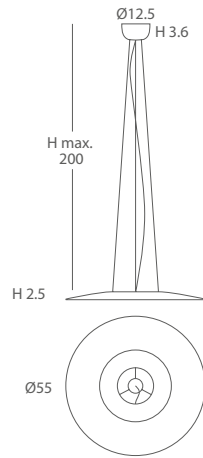

REF.
24623/55

COLGANTE / *SUSPENSION*
IP20

MATERIAL
Metal y metacrilato /
Metal & PMMA

ACABADO / *FINISH*
Blanco mate / *Matt white*
Negro mate / *Matt black*
Difusor satinado / *Satinated diffuser*

INSTALACIÓN / *INSTALLATION*
- PCB-LED 21W 350mA
Cálida / *Warm 3000K 1564lm*
Neutra / *Neutral 4000K 1708lm*

A