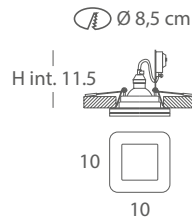

ACABADO / FINISH
Bisel blanco mate o níquel satinado /
Matt white or satin nickel frame
Cristal satinado / Satinated glass

INSTALACIÓN / INSTALLATION
- GU10 LED 1x10W Ø5cm 

- GU10 LED 1x10W Ø6.3cm 

I POT