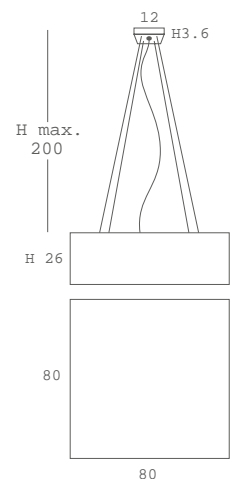

dim 1-10V

dim DALI

dim PUSH

REMOTE