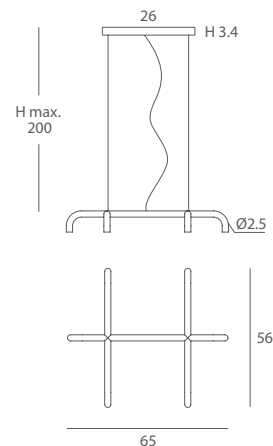

REF.
26840/65

COLGANTE / *SUSPENSION*
IP20

MATERIAL
Metal

ACABADO / *FINISHED*
Blanco mate / *Matt white*
Negro mate / *Matt black*

INSTALACIÓN / *INSTALLATION*
- LED 13W 350mA
Cálida / *Warm 3000K 675lm*
350lux en el plano de trabajo
(a 80cm de la luminaria)
350lux on the working surface
(80cm distance from luminaire)

A