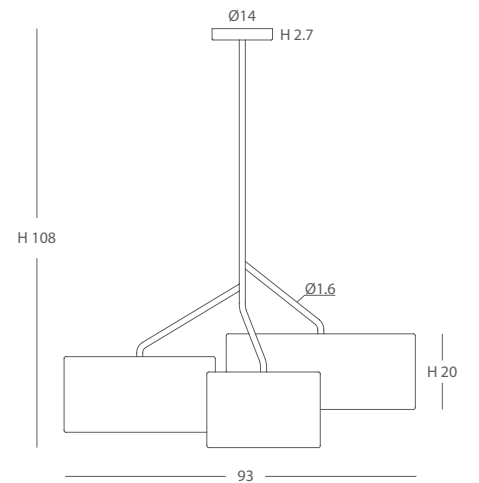

REF.
27800/95L

SEMITECHO /
SEMI FLUSH CEILING LIGHT
IP20

MATERIAL
Metal y cuerda / Metal & cord

ACABADO / FINISH
Estructura blanco o negro mate /
White or matt black frame
Cuerda: ver colores estándar /
Cord: see standard colors

INSTALACIÓN / INSTALLATION
- E27 LED 3x10W Ø6cm