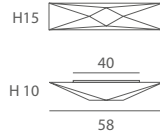

REF.
20007/00

APLIQUE / WALL BRACKET
IP20

MATERIAL
Metal y tela elástica /
Metal & stretching fabric

ACABADO / FINISH
Blanco óptico / Optical white

INSTALACIÓN / INSTALLATION
- E27 LED 2x10W Ø6cm

REF.
20007/42

PLAFÓN / SURFACE LIGHT
IP20

MATERIAL
Metal y tela elástica /
Metal & stretching fabric

ACABADO / FINISH
Blanco óptico / Optical white

INSTALACIÓN / INSTALLATION
- E27 LED 2x10W Ø6cm

- PCB-LED 20W 700mA
Cálida / Warm 3000K 1180lm
Neutra / Neutral 4000K 1235lm