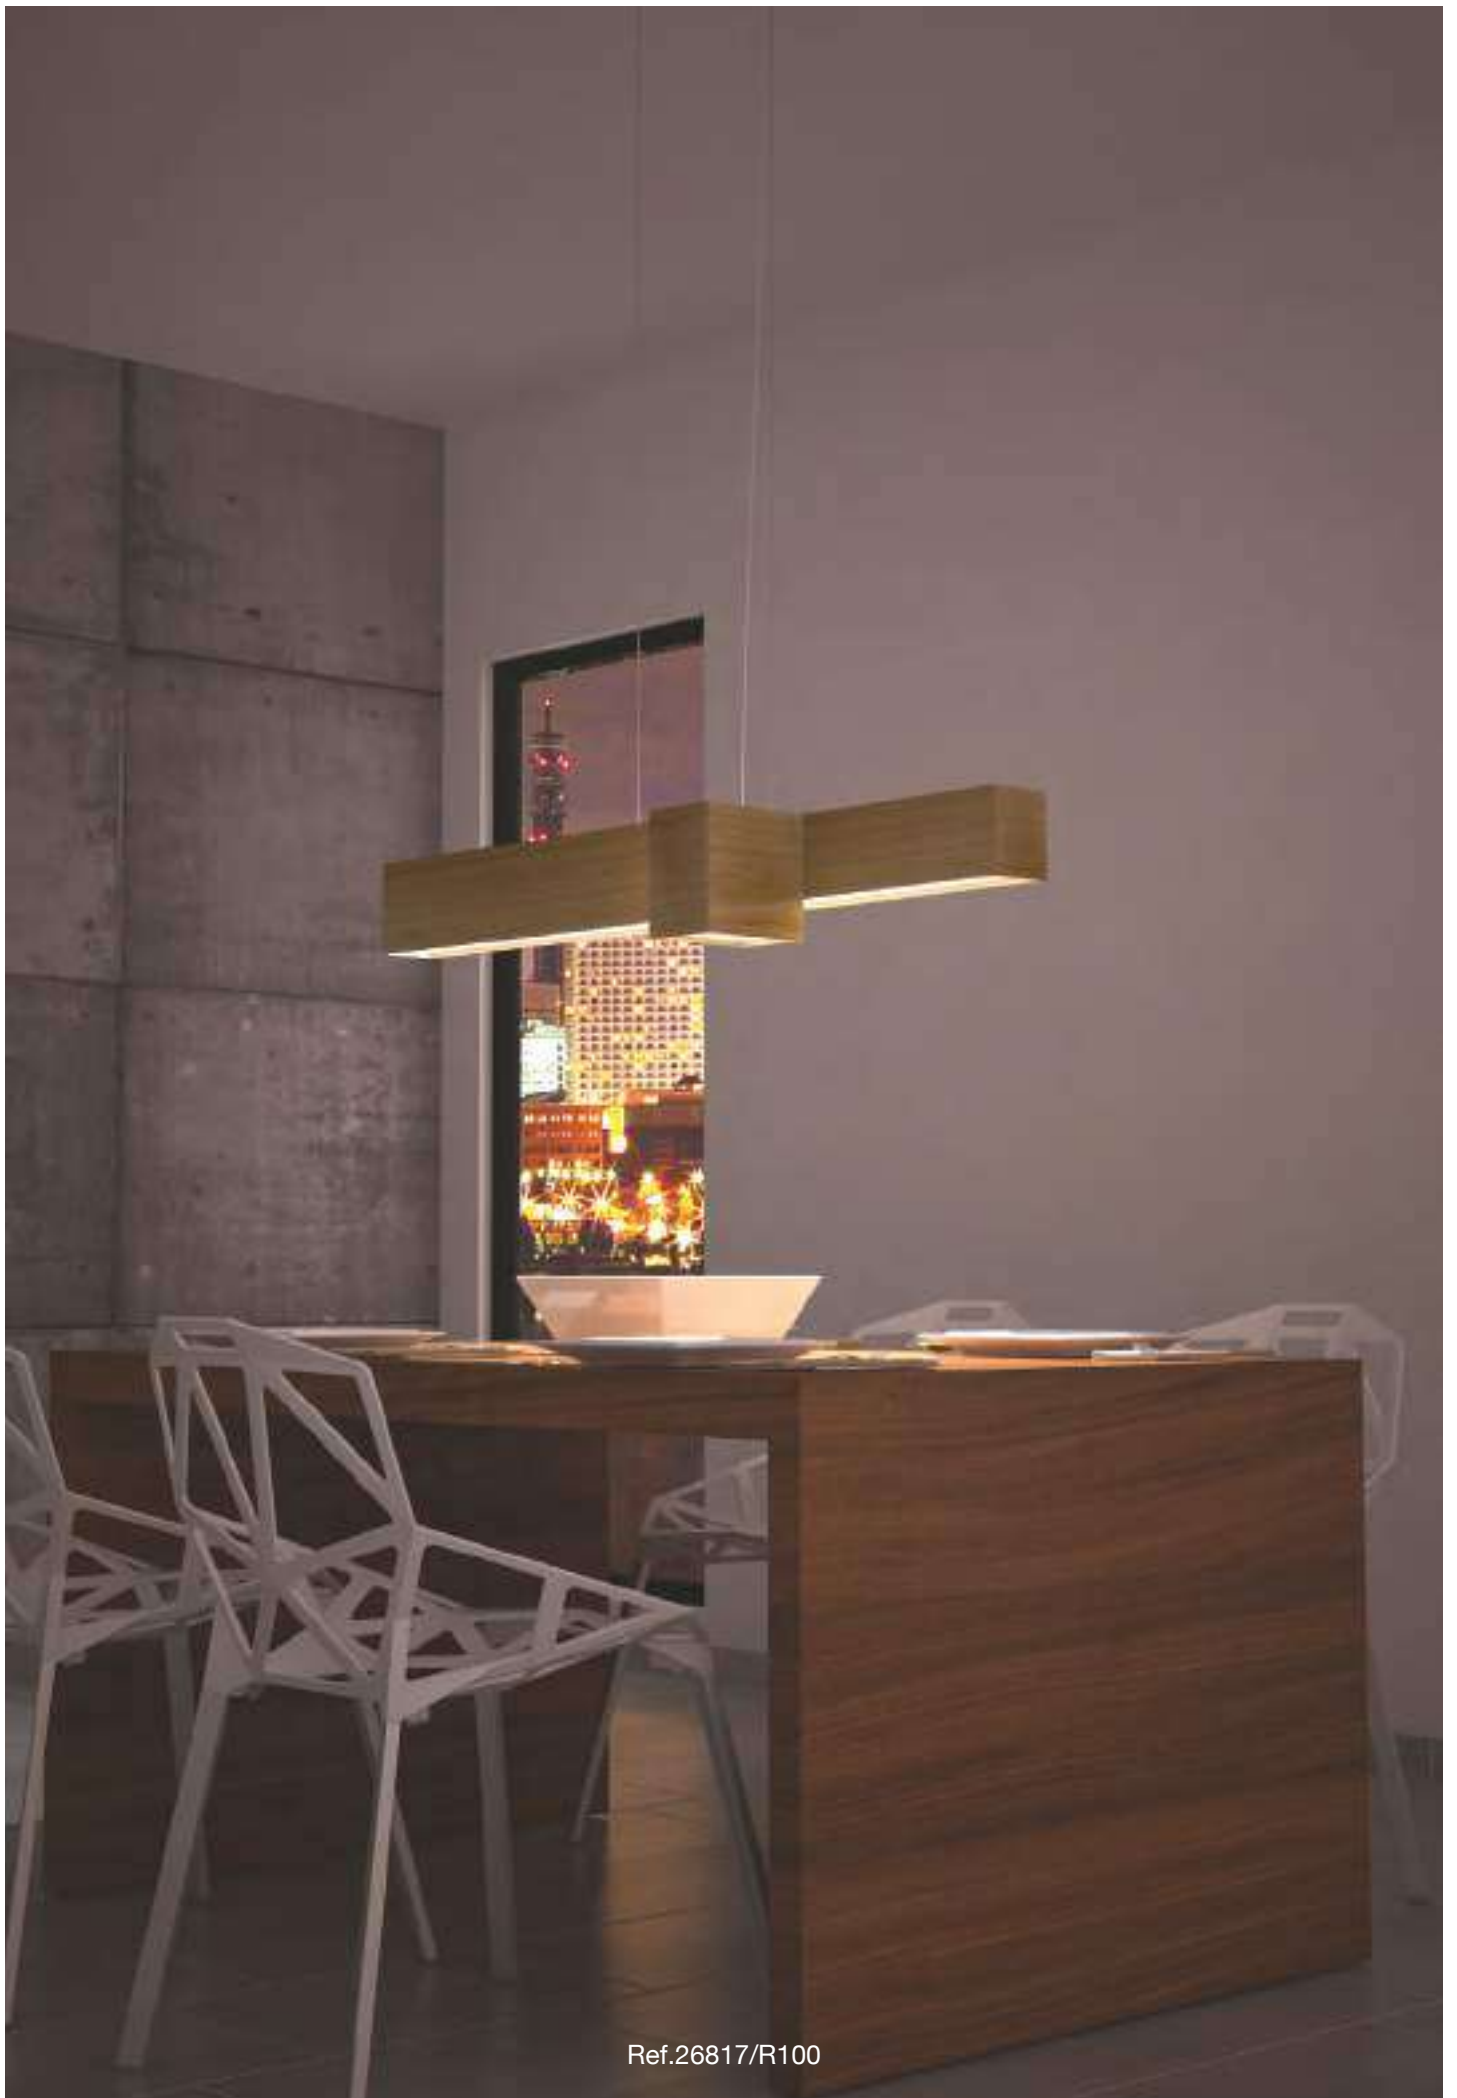

Ref.26817/R100