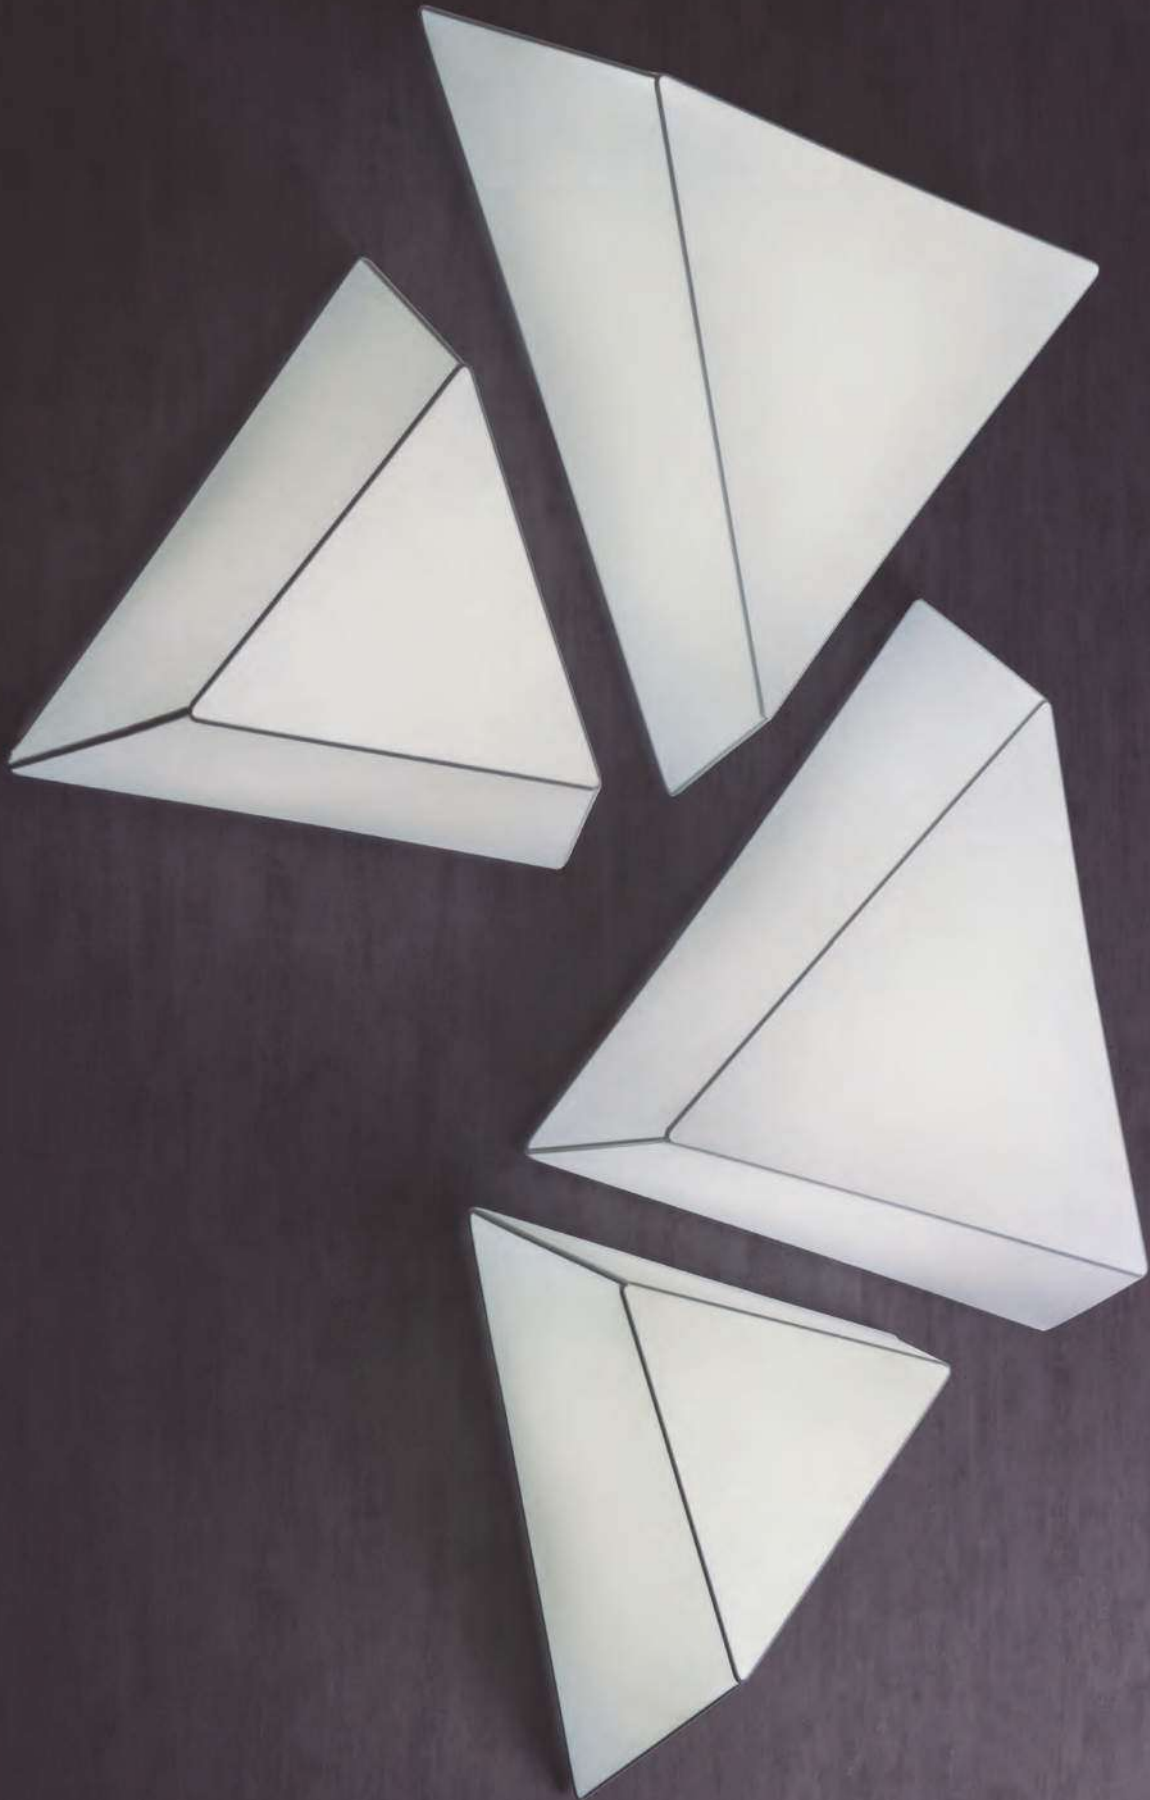

Create and design your own personal TANA composition with your triangular portions. Make up your interior unique atmosphere! Produced in 2 sizes in order to create never-ending polygonal compositions. Suitable on any surface, vertical, horizontal or sloping. Removable stretching fabric covering a metal frame.