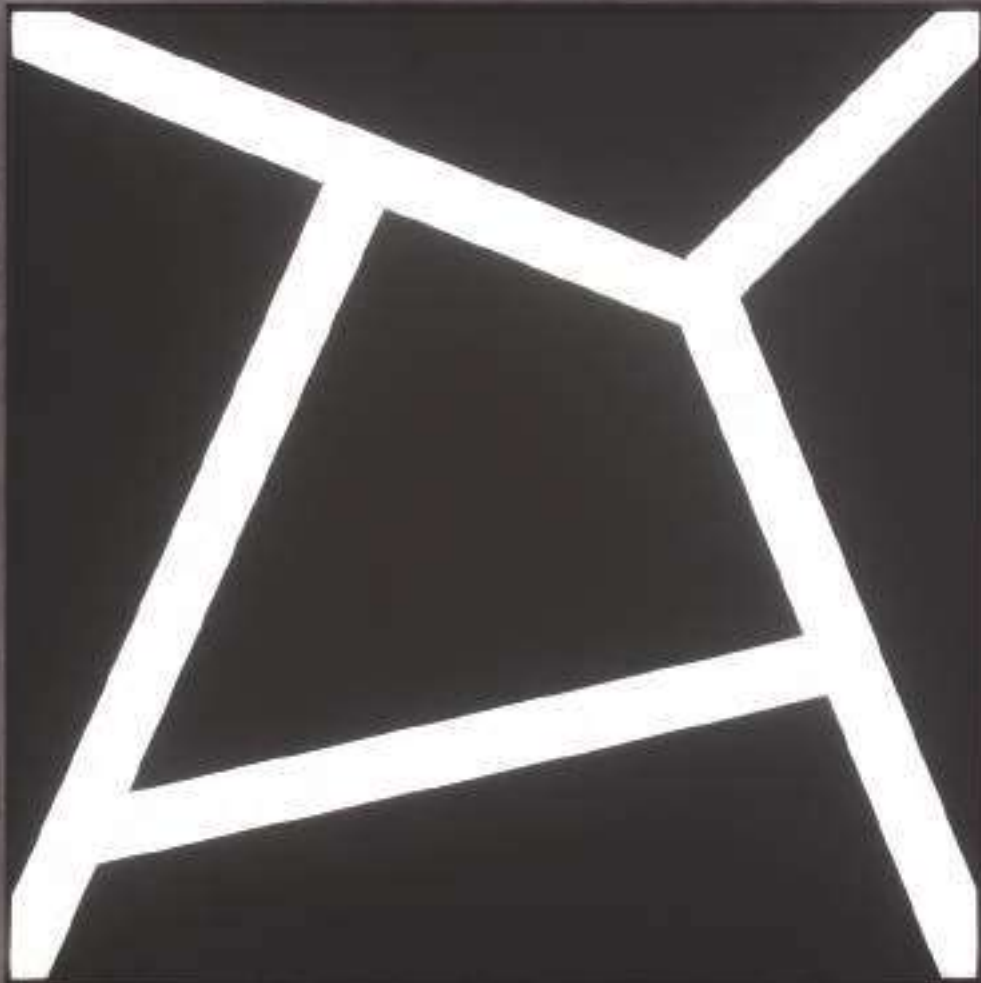

Avant-garde design of lines with strong lumens output. Create “light forms” combining its own light stripes in different positions, as per your own interior proposal. Surface ceiling/wall option, or recessed version adaptable to modular ceilings (armstrong ceilings) for easy refurbishing installations. Possibility of “playing” with multi-combinations of LED light patterns changable with bare hands (magnets system). Recessed downlighter with round circular cut-out.