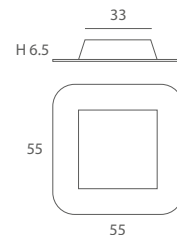

REF.
1870

DOWNLIGHT
IP43ext IP20int

MATERIAL
Metal y cristal / *Metal and glass*

ACABADO / FINISH
Cristal blanco, negro, plata o espejo /
White, black, silver or mirror glass

INSTALACIÓN / INSTALLATION
- E27 LED 2x11W L:17cm

- PCB-LED 21W 700mA
Cálida / *Warm 3000K 1563lm*
Neutra / *Neutral 4000K 1696lm*

REF.
18701/55

PLAFÓN / SURFACE LIGHT
IP20

MATERIAL
Metal y cristal / *Metal and glass*

ACABADO / FINISH
Cristal blanco brillo / *Glass shiny white*

INSTALACIÓN / INSTALLATION
- E27 LED 4x6W Ø5cm

- E27 LED 4x10W Ø5cm L:15cm

- PCB-LED 40W 700mA
Cálida / *Warm 3000K 2216lm*
Neutra / *Neutral 4000K 2318lm*

REF.
18701/00

APLIQUE / WALL BRACKET
IP20

MATERIAL
Metal y cristal / *Metal and glass*

ACABADO / FINISH
Cristal blanco brillo / *Glass shiny white*

INSTALACIÓN / INSTALLATION
- 2G11 LED 1x15W L:32cm TC-L

REF.
18701/73

PLAFÓN / SURFACE LIGHT
IP20

MATERIAL
Metal y cristal / *Metal and glass*

ACABADO / FINISH
Cristal blanco brillo / *Glass shiny white*

INSTALACIÓN / INSTALLATION
- 2G11 LED 2x24W L:53cm TC-L