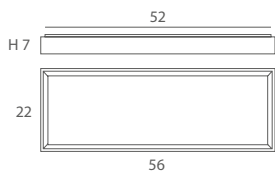

INSTALACIÓN / INSTALLATION

- E27 LED 4x6W Ø5cm
- E27 LED 4x10W Ø5cm L:15cm
- 2G11 LED 2x18W L:41cm TC-L

REF.
17917/L

APLIQUE / WALL BRACKET
IP20

MATERIAL

Aluminio, madera y cristal /
Aluminium, wood and glass

ACABADO / FINISH

Roble o wenge / oak or wenge
Cristal satinado / Satinated glass

INSTALACIÓN / INSTALLATION

- E27 LED 2x6W Ø5cm
- E27 LED 2x10W Ø5cm L:15cm
- 2G11 LED 1x18W L:41cm TC-L