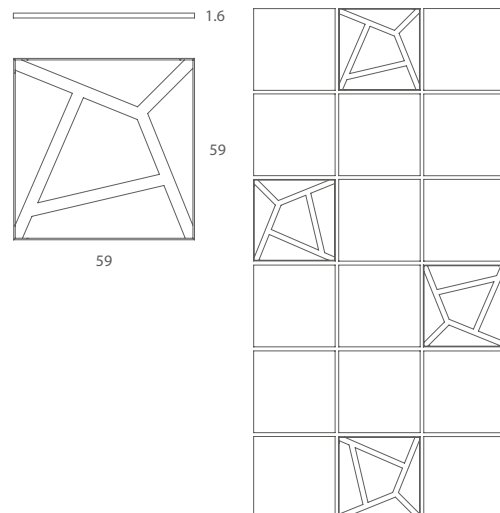

REF.
1629/23

DOWNLIGHT
IP43ext IP20int

MATERIAL
Aluminio y metacrilato /
Aluminium & PMMA

ACABADO / FINISH
Bisel blanco mate / *Matt white frame*
Difusor blanco brillo / *Shiny white diffuser*

INSTALACIÓN / INSTALLATION
- PCB-LED 20W 700mA ⓓ ⓔ ⓐ ⓑ ⓓ ⓔ
Cálida / *Warm 3000K 1414lm*
Neutra / *Neutral 4000K 1145lm*

REF.
1629/59

PANEL / RECESSED CEILING PANEL
IP43ext IP20int

MATERIAL
Aluminio y metacrilato /
Aluminium & PMMA

ACABADO / FINISH
Bisel blanco mate o negro mate /
Matt white or matt black frame
Difusor blanco brillo o negro mate /
Shiny white or matt black diffuser

INSTALACIÓN / INSTALLATION
- PCB-LED 45W 500mA ⓓ ⓔ
Cálida / *Warm 3000K 5073lm*
Neutra / *Neutral 4000K 5314lm*

* Fácil rotación manual de los módulos / *Easy manual rotation of the panel*

REF.
26629/59

PLAFÓN / SURFACE LIGHT
IP20

MATERIAL
Aluminio y metacrilato /
Aluminium & PMMA

ACABADO / FINISH
Bisel blanco mate o negro mate /
Matt white or matt black frame
Difusor blanco brillo o negro mate /
Shiny white or matt black diffuser

INSTALACIÓN / INSTALLATION
- PCB-LED 45W 500mA ⓓ ⓔ
Cálida / *Warm 3000K 5073lm*
Neutra / *Neutral 4000K 5314lm*