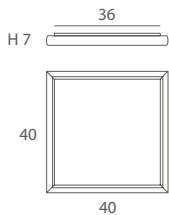

REF.
17019/40

PLAFÓN / CEILING LIGHT
IP20

MATERIAL
Aluminio y cristal /
Aluminium and glass

ACABADO / FINISH
Bisel blanco mate o aluminio /
Matt white or aluminium frame
Cristal satinado / Satinated glass

INSTALACIÓN / INSTALLATION

- E27 LED 4x6W Ø5cm

- E27 LED 4x10W Ø5cm L:15cm

- 2G11 LED 2x15W L:32cm TC-L

REF.
17019/R60

PLAFÓN / CEILING LIGHT
IP20

MATERIAL
Aluminio y cristal /
Aluminium and glass

ACABADO / FINISH
Bisel blanco mate o aluminio /
Matt white or aluminium frame
Cristal satinado / Satinated glass

INSTALACIÓN / INSTALLATION

- E27 LED 4x6W Ø5cm

- E27 LED 4x10W Ø5cm L:15cm

- 2G11 LED 2x18W L:41cm TC-L