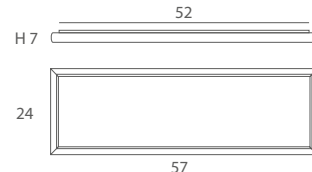

REF.
17019/40

PLAFÓN / CEILING LIGHT
IP20

MATERIAL
Aluminio y cristal /
Aluminium and glass

ACABADO / FINISH
Bisel blanco mate o aluminio /
Matt white or aluminium frame
Cristal satinado / Satinated glass

INSTALACIÓN / INSTALLATION

- E27 LED 4x6W Ø5cm

- E27 LED 4x10W Ø5cm L:15cm

- 2G11 LED 2x15W L:32cm TC-L

REF.
17019/R60

PLAFÓN / CEILING LIGHT
IP20

MATERIAL
Aluminio y cristal /
Aluminium and glass

ACABADO / FINISH
Bisel blanco mate o aluminio /
Matt white or aluminium frame
Cristal satinado / Satinated glass

INSTALACIÓN / INSTALLATION

- E27 LED 4x6W Ø5cm

- E27 LED 4x10W Ø5cm L:15cm

- 2G11 LED 2x18W L:41cm TC-L

REF.
17019/51

PLAFÓN / CEILING LIGHT
IP20

MATERIAL
Aluminio y cristal /
Aluminium and glass

ACABADO / FINISH
Bisel blanco mate o aluminio /
Matt white or aluminium frame
Cristal satinado / Satinated glass

INSTALACIÓN / INSTALLATION

- E27 LED 4x6W Ø5cm

- E27 LED 4x10W Ø5cm L:15cm

- 2G11 LED 4x18W L:41cm TC-L

- PCB-LED 40W 700mA
Cálida / Warm 3000K 2400lm
Neutra / Neutral 4000K 2510lm

REF.
17919

APLIQUE / WALL BRACKET
IP20

MATERIAL
Aluminio y cristal /
Aluminium and glass

ACABADO / FINISH
Bisel blanco mate o aluminio /
Matt white or aluminium frame
Cristal satinado / Satinated glass

INSTALACIÓN / INSTALLATION

- E27 LED 1x6W Ø5cm

- E27 LED 1x10W Ø5cm L:15cm

REF.
17919/L

APLIQUE / WALL BRACKET
IP20

MATERIAL
Aluminio y cristal /
Aluminium and glass

ACABADO / FINISH
Bisel blanco mate o aluminio /
Matt white or aluminium frame
Cristal satinado / Satinated glass

INSTALACIÓN / INSTALLATION

- E27 LED 2x6W Ø5cm

- E27 LED 2x10W Ø5cm L:15cm

- 2G11 LED 1x18W L:41cm TC-L

dim 1-10V

dim DALI

dim PUSH