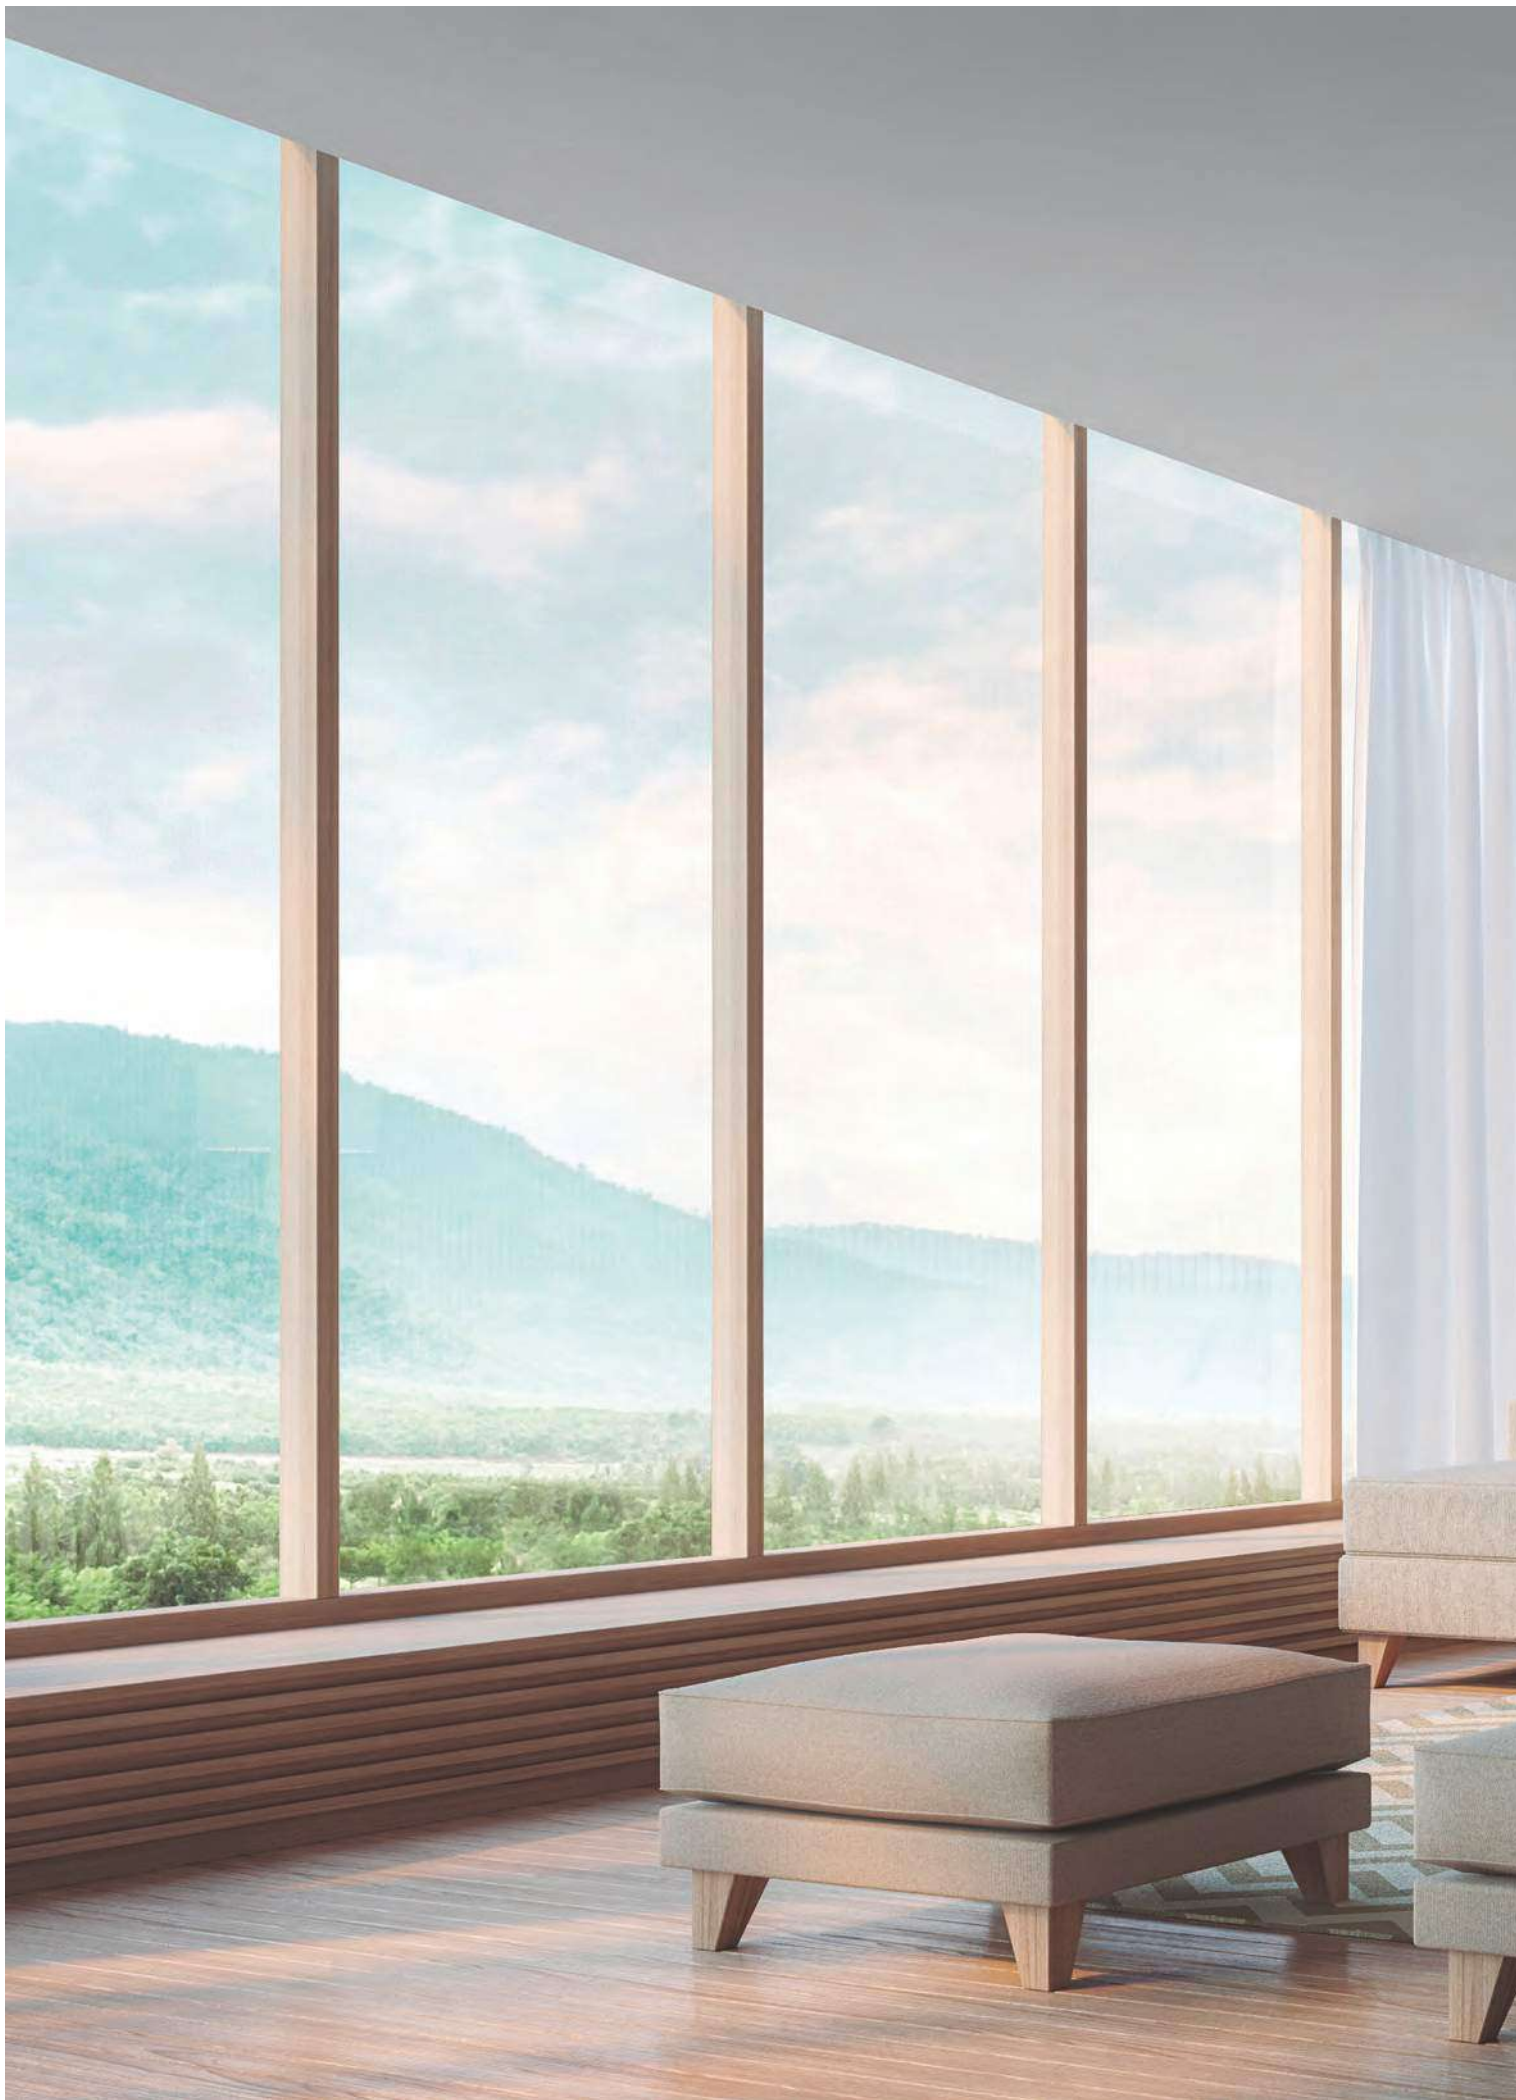

Slim useful LED solution for any low space. Suitable on any surface, vertical, horizontal or sloping. Removable stretching fabric covering a metal frame.

Ref.20011/R100

192.193

Ref.20012/80

REF.
20011/R100