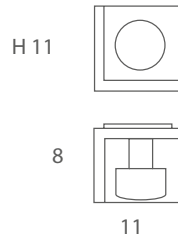

REF.
18003

PLAFÓN - APLIQUE /
CEILING LIGHT - WALL BRACKET
IP44

MATERIAL
Cerámica y cristal de borosilicato /
Ceramic and borosilicate glass

ACABADO / FINISH
Cuerpo blanco, negro, naranja y pistacho
White, black, orange or green body
Tulipa opal / Opal glass

INSTALACIÓN / INSTALLATION
- G9 LED 3,5W Ø1.8cm L:4,7cm

* Puede girar su posición una vez instalado /
You can rotate your position once installed