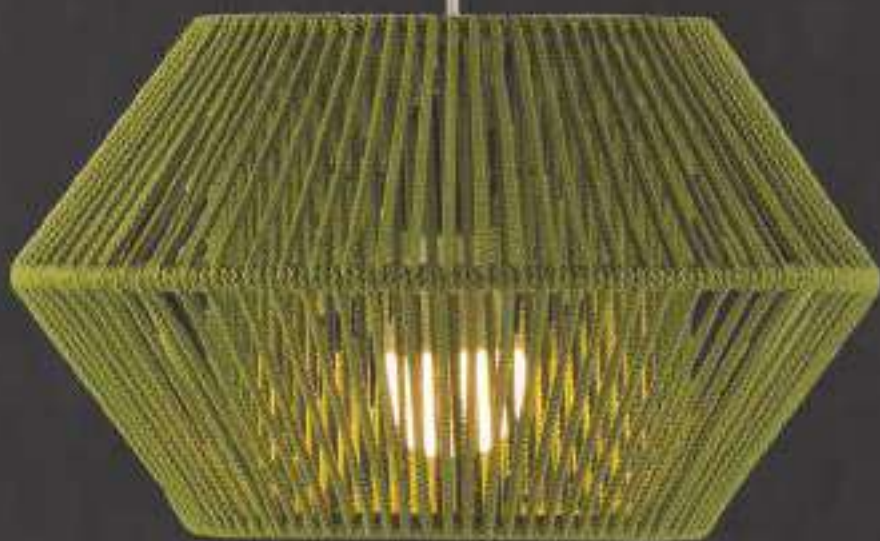

Ref.26860/35