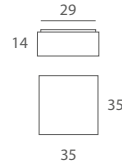

REF.
26000/35

PLAFÓN / *CEILING LIGHT*
IP20

MATERIAL
Metal, metacrilato y cuerda /
Metal, PMMA and cord

ACABADO / *FINISH*
Difusor blanco óptico / *optic white diffuser*
Cuerda: ver colores estándar / *Cord: see standard colors*

INSTALACIÓN / *INSTALLATION*
- E27 LED 2x10W Ø6cm

REF.
26800/20