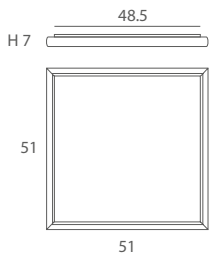

REF.
17019/51

PLAFÓN / CEILING LIGHT
IP20

MATERIAL
Aluminio y cristal /
Aluminium and glass

ACABADO / FINISH
Bisel blanco mate o aluminio /
Matt white or aluminium frame
Cristal satinado / Satinated glass

INSTALACIÓN / INSTALLATION

- E27 LED 4x6W Ø5cm

- E27 LED 4x10W Ø5cm L:15cm

- 2G11 LED 4x18W L:41cm TC-L

- PCB-LED 40W 700mA
Cálida / Warm 3000K 2400lm
Neutra / Neutral 4000K 2510lm