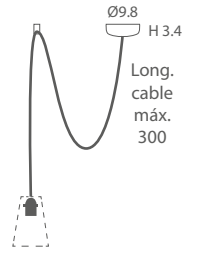

REF.
KIT POP-UP/2T
KIT POP-UP/3T
KIT POP-UP/4T
KIT POP-UP/5T
KIT POP-UP/6T

COLGANTE /SUSPENSION
De 2 a 6 con salida inferior /
From 2 to 6 with cable inferior exit
IP20

MATERIAL
Metal

ACABADO / FINISH
Blanco mate / Matt white
Negro mate / Matt black

INSTALACIÓN / INSTALLATION
- E27 LED 2-6

De 2 a 6 Pantallas/
From 2 to 6 Lampshades

REF.
POP-UP/1T

COLGANTE /SUSPENSION
IP20

MATERIAL
Metal

ACABADO / FINISH
Blanco mate / Matt white
Negro mate / Matt black

INSTALACIÓN / INSTALLATION
- E27 LED 1

REF.
POP-UP/1C

COLGANTE CARRIL /
TRACK SUSPENSION
IP20

MATERIAL
Metal

ACABADO / FINISH
Blanco mate / Matt white
Negro mate / Matt black

INSTALACIÓN / INSTALLATION
- E27 LED 1

REF.
KIT POP-LT/2T
KIT POP-LT/3T
KIT POP-LT/4T
KIT POP-LT/5T
KIT POP-LT/6T

COLGANTE /SUSPENSION
De 2 a 6 con salida lateral /
From 2 to 6 with cable side exit
IP20

MATERIAL
Metal

ACABADO / FINISH
Blanco mate / Matt white
Negro mate / Matt black

INSTALACIÓN / INSTALLATION
- E27 LED 2-6

De 2 a 6 Pantallas/
From 2 to 6 Lampshades

Pantallas recomendadas / recommended lampshades:

- Banyo-ECO Ø30
- Drum-ECO Ø18
- Ukelele Ø26
- Ukelele Ø35
- Kora Ø24

Pantallas no incluidas (configurable) /
Lampshades not included (designs to be chosen)

Otras configuraciones: cable con interruptor y clavija
Other configurations: cable with switch and plug.

CUERDA: Ver carta de colores Pág.367 / CORD: See color chart Page 367

* Archivos 3D y ficheros fotométricos disponibles en web / 3D and photometric files available on the web