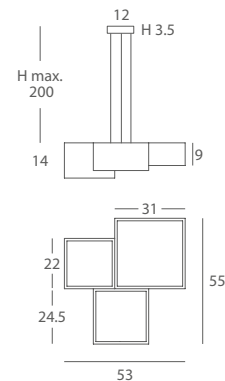

REF.
26817/50

COLGANTE / SUSPENSION
IP20

MATERIAL
Metal, tablero marino y metacrilato/
Metal, marine board plywood
and PMMA

ACABADO / FINISH

Florón blanco mate /
Matt white canopy
Roble / oak
Difusor blanco óptico /
Optical white diffuser

INSTALACIÓN / INSTALLATION

- E27 LED 5x10W Ø6cm
- E27 LED 5x11W L:17cm

- COB-LED 30W AC.220V
  Cálida / Warm 3000K 1472lm
  Neutra / Neutral 4000K 1554lm