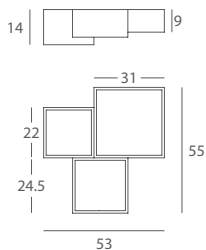

REF.
26017/50

PLAFÓN / CEILING LIGHT
IP20

MATERIAL
Metal, tablero marino y metacrilato/
Metal, marine board plywood and PMMA

ACABADO / FINISH
Roble / oak
Difusor blanco óptico/ Optical white diffuser

INSTALACIÓN / INSTALLATION

- E27 LED 5x10W Ø6cm
- E27 LED 5x11W L:17cm

- COB-LED 30W AC.220V
  Cálida / Warm 3000K 1472lm
  Neutra / Neutral 4000K 1554lm