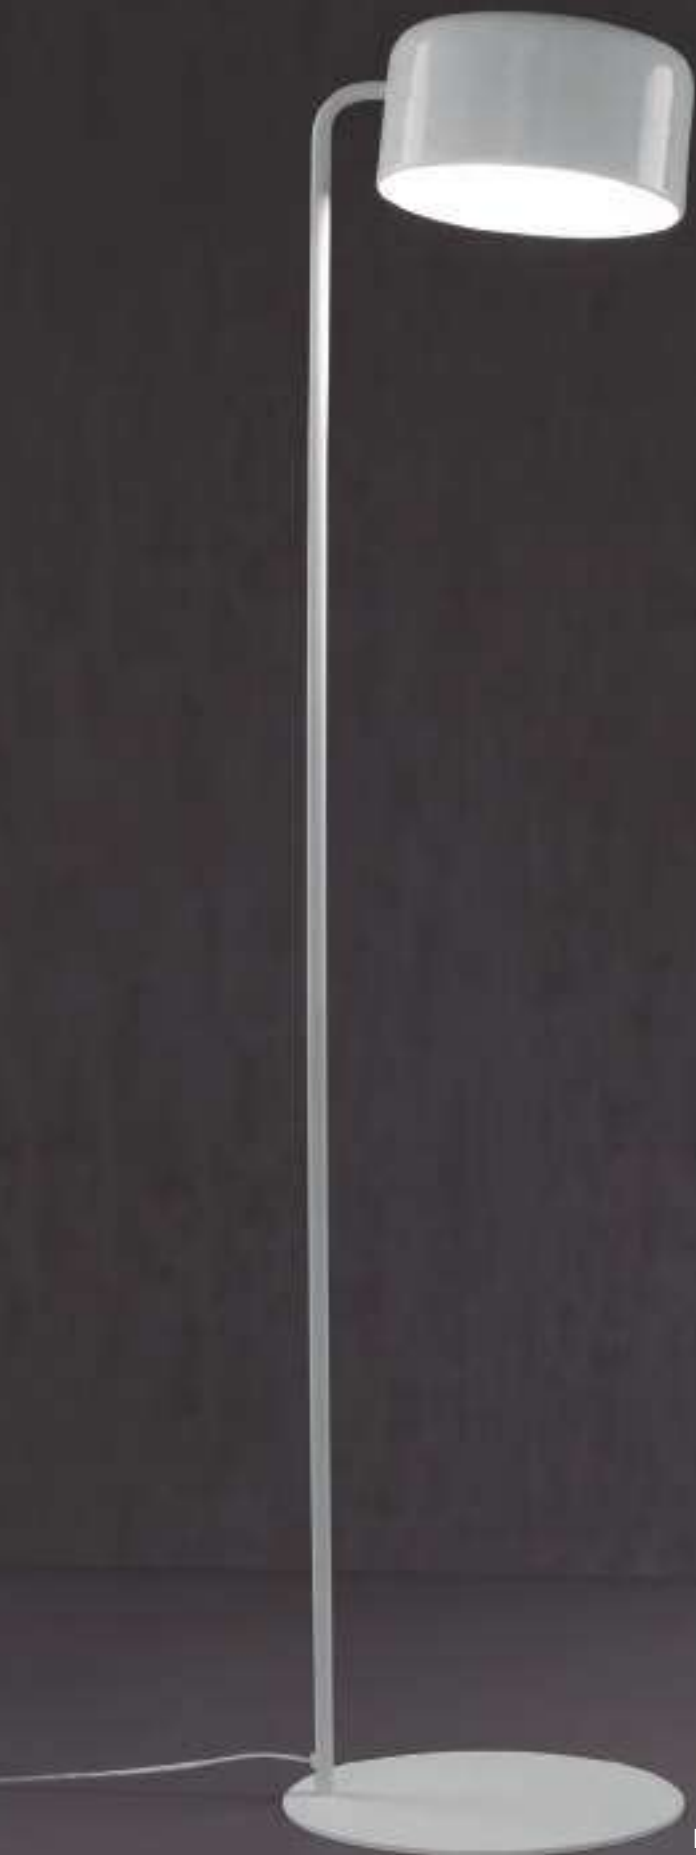

Ref.25800/26

Ref.24210/60

Ref.24210/60

Ref.27002-27001

Ref.27001

148.149

REF.
24210/60

PLAFÓN / CEILING LIGHT
IP20