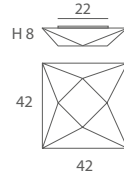

REF.
20007/58

PLAFÓN / SURFACE LIGHT
IP20

MATERIAL
Metal y tela elástica /
Metal & stretching fabric

ACABADO / FINISH
Blanco óptico / Optical white

INSTALACIÓN / INSTALLATION
- E27 LED 4x10W Ø6cm

- PCB-LED 40W 700mA
Cálida / Warm 3000K 2400lm
Neutra / Neutral 4000K 2510lm

-PCB-LED 55W 500mA
Cálida / Warm 3000K 3115lm
Neutra / Neutral 4000K 3258lm