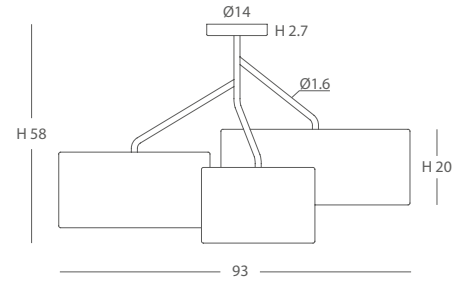

REF.
27800/95

SEMITECHO /
SEMI FLUSH CEILING LIGHT
IP20

MATERIAL
Metal y cuerda / Metal & cord

ACABADO / FINISH
Estructura blanco o negro mate /
White or matt black frame
Cuerda: ver colores estándar /
Cord: see standard colors

INSTALACIÓN / INSTALLATION
- E27 LED 3x10W Ø6cm