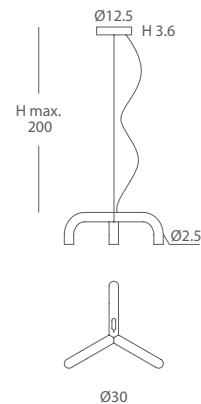

REF.
26840/30

COLGANTE / *SUSPENSION*
IP20

MATERIAL
Metal

ACABADO / *FINISHED*
Blanco mate / *Matt white*
Negro mate / *Matt black*

INSTALACIÓN / *INSTALLATION*
- LED 6,5W 350mA
Cálida / *Warm 3000K 337lm*
240lux en el plano de trabajo
(a 80cm de la luminaria)
240lux on the working surface
(80cm distance from luminaire)

A