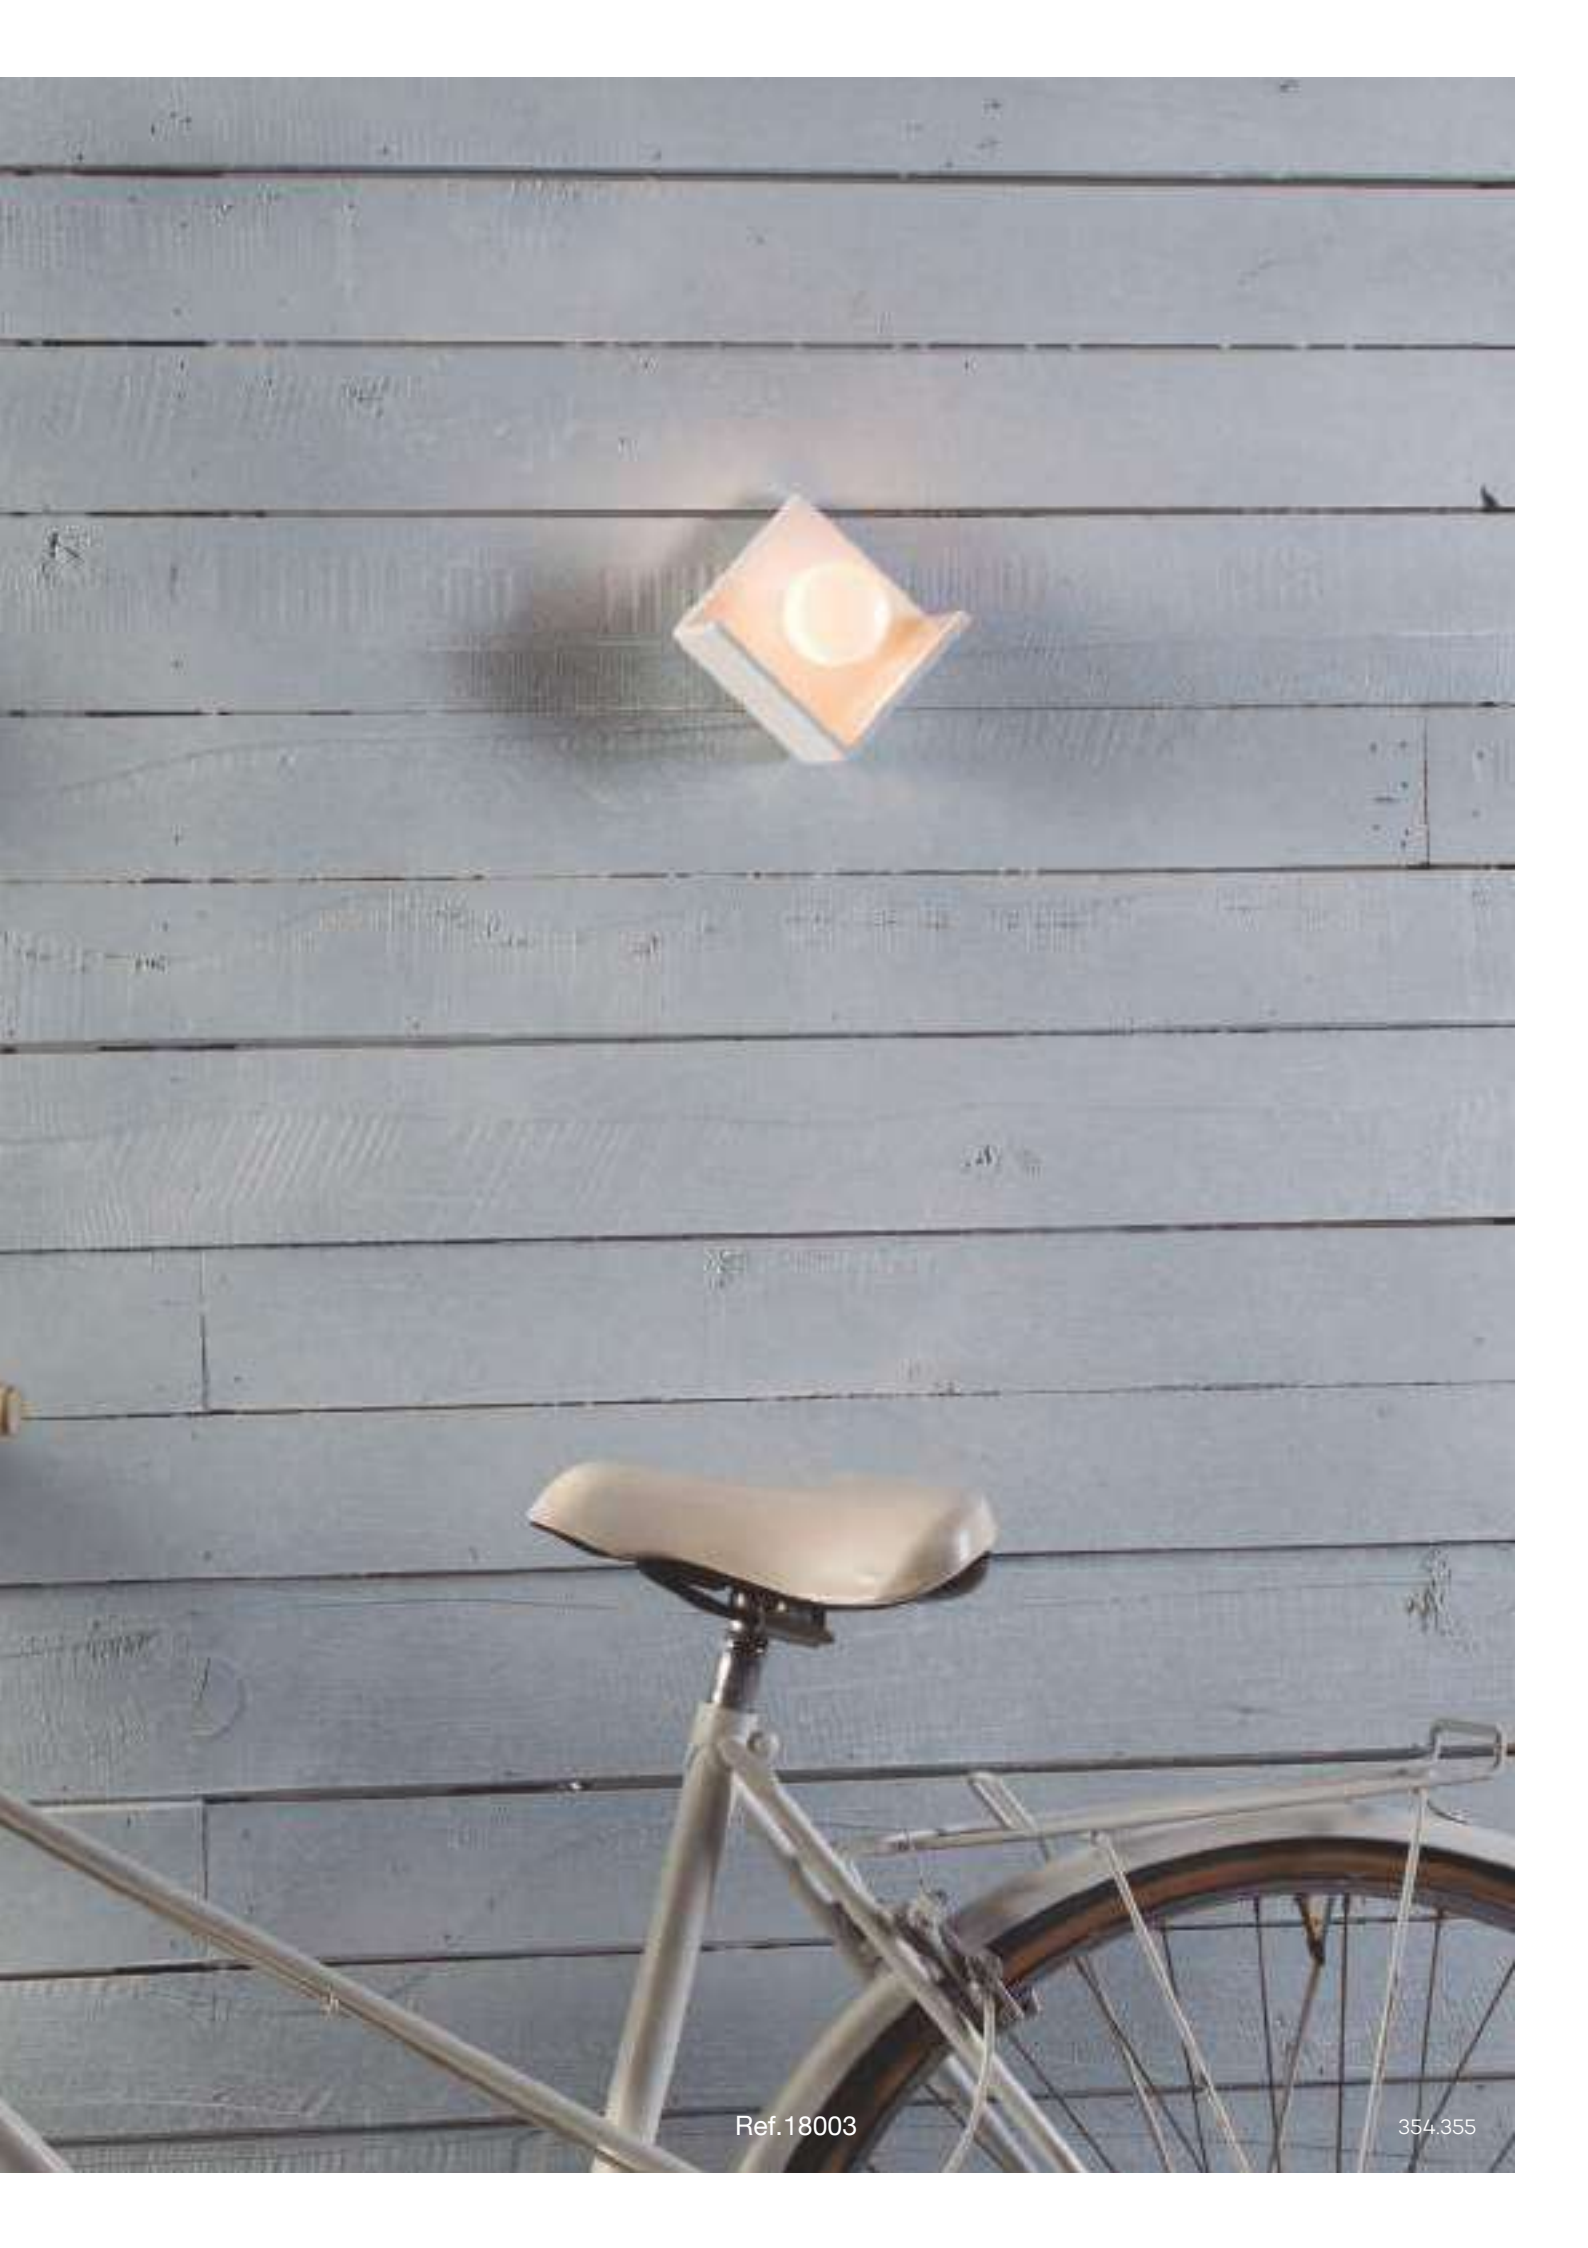

Colourful and fresh free-of-inhibitions inspiration, allowing interior designers to modulate with shapes and play with colours. Designed by Vicente Gallega. IP44 enamelled ceramic wall bracket, with borosilicate glass. Rotating movable base after installation.