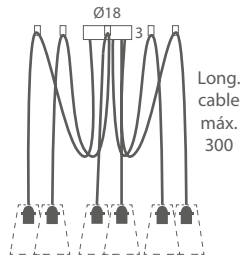

REF.
KIT POP-UP/2T
KIT POP-UP/3T
KIT POP-UP/4T
KIT POP-UP/5T
KIT POP-UP/6T

COLGANTE /SUSPENSION
De 2 a 6 con salida inferior /
From 2 to 6 with cable inferior exit
IP20

MATERIAL
Metal

ACABADO / FINISH
Blanco mate / Matt white
Negro mate / Matt black

INSTALACIÓN / INSTALLATION
- E27 LED 2-6

De 2 a 6 Pantallas/
From 2 to 6 Lampshades

REF.
POP-UP/1T

COLGANTE /SUSPENSION
IP20

MATERIAL
Metal

ACABADO / FINISH
Blanco mate / Matt white
Negro mate / Matt black

INSTALACIÓN / INSTALLATION
- E27 LED 1