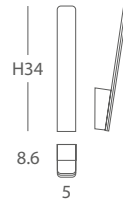

REF.
22100

APLIQUE / WALL BRACKET
IP54

MATERIAL
Aluminio y metacrilato /
Aluminium and PMMA

ACABADO / FINISH
Cuerpo blanco mate o plata /
Matt white or silver casting
Difusor satinado / Satinated diffuser

INSTALACIÓN / INSTALLATION
- PCB-LED 6W 350mA
Cálida / Warm 3000K 650lm