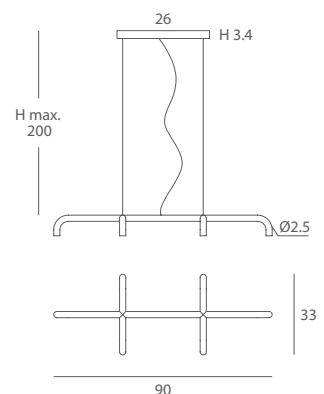

REF.
26840/90

COLGANTE / *SUSPENSION*
IP20

MATERIAL
Metal

ACABADO / *FINISHED*
Blanco mate / *Matt white*
Negro mate / *Matt black*

INSTALACIÓN / *INSTALLATION*
- LED 13W 350mA
Cálida / *Warm 3000K 675lm*
350lux en el plano de trabajo
(a 80cm de la luminaria)
350lux on the working surface
(80cm distance from luminaire)

A