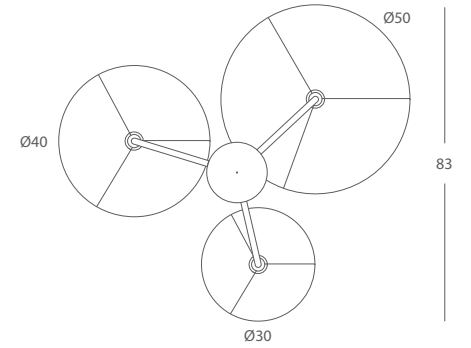

REF.
27800/95

SEMITECHO /
SEMI FLUSH CEILING LIGHT
IP20

MATERIAL
Metal y cuerda / Metal & cord

ACABADO / FINISH
Estructura blanco o negro mate /
White or matt black frame
Cuerda: ver colores estándar /
Cord: see standard colors

INSTALACIÓN / INSTALLATION
- E27 LED 3x10W Ø6cm