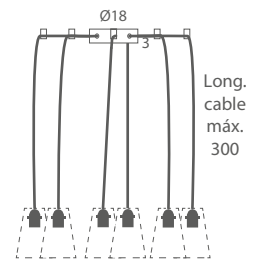

De 2 a 6 Pantallas/
From 2 to 6 Lampshades

Pantallas recomendadas / recommended lampshades:

- Banyo-ECO Ø30
- Drum-ECO Ø18
- Ukelele Ø26
- Ukelele Ø35
- Kora Ø24

Pantallas no incluidas (configurable) /
Lampshades not included (designs to be chosen)