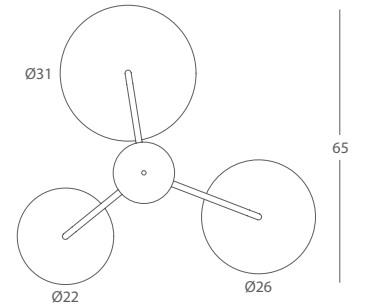

REF.
27810/75

SEMITECHO /
SEMI FLUSH CEILING LIGHT
IP20

MATERIAL
Metal y acrílico / Metal & acrylic

ACABADO / FINISH
Estructura blanco o negro mate /
White or matt black frame

INSTALACIÓN / INSTALLATION
- E27 LED 5x10W Ø6cm