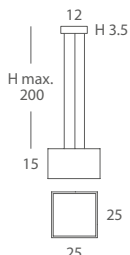

REF.
26807/25

COLGANTE / SUSPENSION
IP20

MATERIAL
Metal, tablero marino y metacrilato/
Metal, marine board plywood and PMMA

ACABADO / FINISH
Florón blanco mate / Matt white canopy
Roble / oak
Difusor blanco óptico/ Optical white diffuser

INSTALACIÓN / INSTALLATION

- E27 LED 2x10W Ø6cm
- E27 LED 2x11W L:17cm

- COB-LED 15W AC.220V
  Cálida / Warm 3000K 627lm
  Neutra / Neutral 4000K 663lm