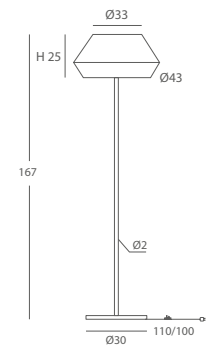

REF.
22001

SOBREMESA / TABLE LAMP
IP20

MATERIAL

Metal y cuerda / Metal and cord

ACABADO / FINISH

Blanco texturado / Granulated white

Cuerda: ver colores estándar /

Cord: see standard colors

INSTALACIÓN / INSTALLATION

- E27 LED 1x10W Ø6cm

REF.
22003

SOBREMESA / TABLE LAMP
IP20

MATERIAL

Metal y cuerda (ECO) /
Metal and cord (ECO)

ACABADO / FINISH

Blanco texturado / Granulated white

Cuerda: ver colores estándar /

Cord: see standard colors

INSTALACIÓN / INSTALLATION

- E27 LED 1x10W Ø6cm

REF.
22002

PIE DE SALÓN / FLOOR LAMP
IP20

MATERIAL

Metal y cuerda / Metal and cord

ACABADO / FINISH

Blanco texturado / Granulated white

Cuerda: ver colores estándar /

Cord: see standard colors

INSTALACIÓN / INSTALLATION

- E27 LED 1x10W Ø6cm

- E27 LED 1x20W

REF.
22004

PIE DE SALÓN / FLOOR LAMP
IP20

MATERIAL

Metal y cuerda (ECO) /
Metal and cord (ECO)

ACABADO / FINISH

Blanco texturado / Granulated white

Cuerda: ver colores estándar /

Cord: see standard colors

INSTALACIÓN / INSTALLATION

- E27 LED 1x10W Ø6cm

- E27 LED 1x20W