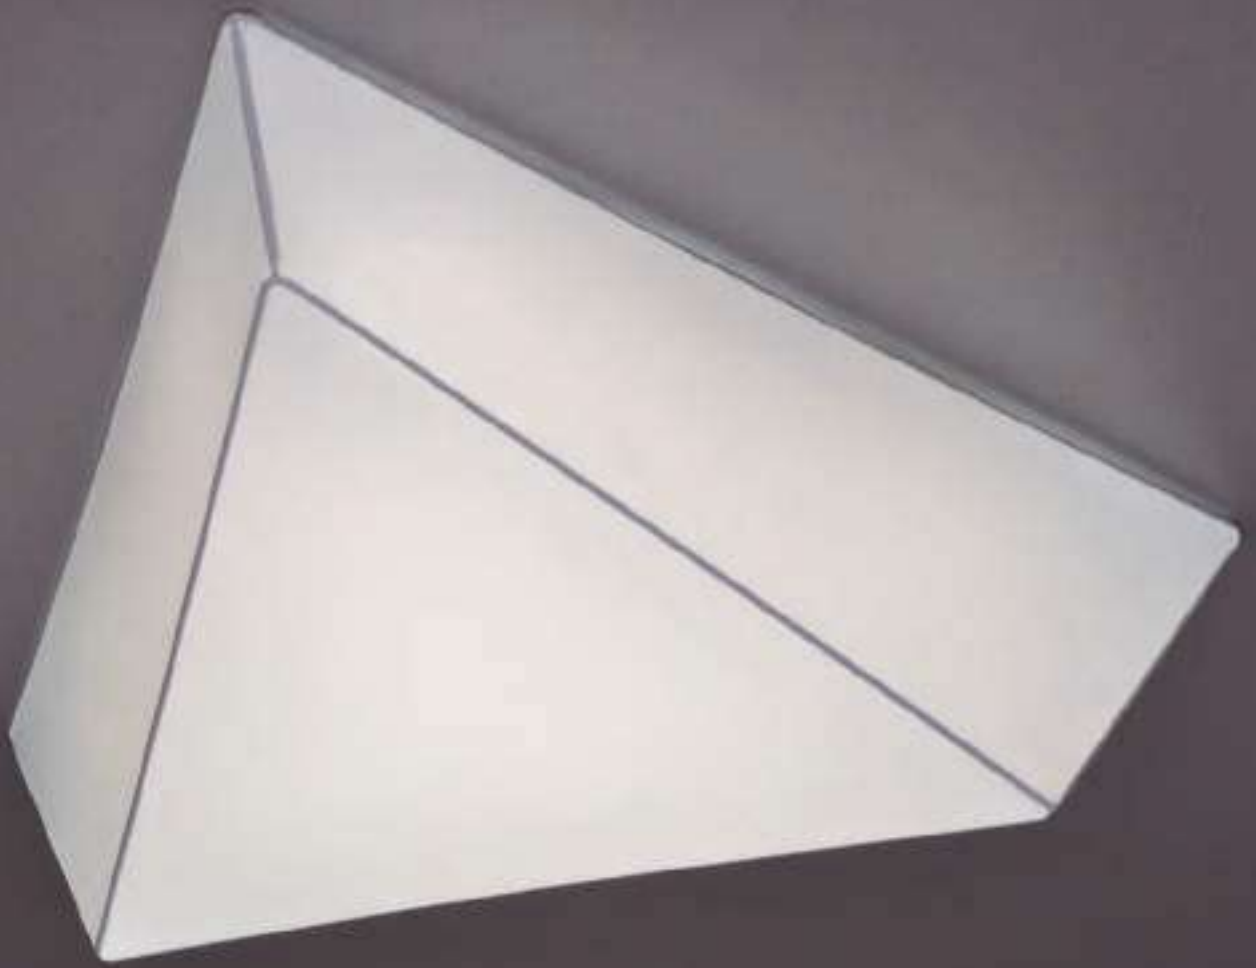

Create and design your own personal TANA composition with your triangular portions. Make up your interior unique atmosphere! Produced in 2 sizes in order to create never-ending polygonal compositions. Suitable on any surface, vertical, horizontal or sloping. Removable stretching fabric covering a metal frame.