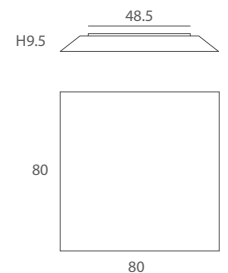

REF.
20011/80

PLAFÓN / *SURFACE LIGHT*
IP20

MATERIAL
Metal y tela elástica /
Metal & stretching fabric

ACABADO / *FINISH*
Blanco óptico / *Optical white*

INSTALACIÓN / *INSTALLATION*
- PCB-LED 40W 700mA
Cálida / *Warm 3000K 2400lm*
Neutra / *Neutral 4000K 2510lm*

-PCB-LED 70W 500mA
Cálida / *Warm 3000K 4492lm*
Neutra / *Neutral 4000K 4698lm*