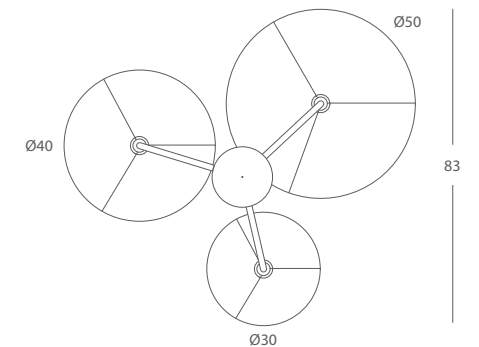

REF.
27800/95L

SEMITECHO /
SEMI FLUSH CEILING LIGHT
IP20

MATERIAL
Metal y cuerda / Metal & cord

ACABADO / FINISH
Estructura blanco o negro mate /
White or matt black frame
Cuerda: ver colores estándar /
Cord: see standard colors

INSTALACIÓN / INSTALLATION
- E27 LED 3x10W Ø6cm