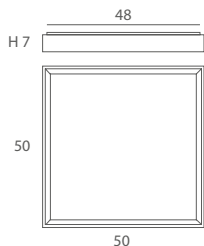

REF.
17017/50

PLAFÓN / CEILING LIGHT
IP20

MATERIAL

Aluminio, madera y cristal /
Aluminium, wood and glass

ACABADO / FINISH

Roble o wenge / oak or wenge
Cristal satinado / Satinated glass

INSTALACIÓN / INSTALLATION

1. E27 LED 4x6W Ø5cm
   - E27 LED 4x10W Ø5cm L:15cm
   - 2G11 LED 4x18W L:41cm TC-L
   - PCB-LED 40W 700mA
2. Cálida / Warm 3000K 2400lm
   Neutra / Neutral 4000K 2510lm

REF.
17917

APLIQUE / WALL BRACKET
IP20

MATERIAL

Aluminio, madera y cristal /
Aluminium, wood and glass

ACABADO / FINISH

Roble o wenge / oak or wenge
Cristal satinado / Satinated glass

INSTALACIÓN / INSTALLATION

- E27 LED 1x6W Ø5cm
- E27 LED 1x10W Ø5cm L:15cm

REF.
17017/RE

PLAFÓN / CEILING LIGHT
IP20

MATERIAL

Aluminio, madera y cristal /
Aluminium, wood and glass

ACABADO / FINISH

Roble o wenge / oak or wenge
Cristal satinado / Satinated glass