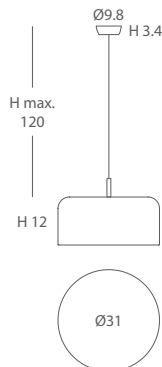

REF.
25800/31

COLGANTE / *SUSPENSION*
IP20

MATERIAL
Metal y acrílico / *Metal & acrylic*

ACABADO / *FINISH*
Negro mate / *Matt black*
Blanco / *White*
Beige
Marsala
Oliva / *Olive*
Cobre satinado / *Satin copper*

INSTALACIÓN / *INSTALLATION*
- E27 LED 2x10W Ø6cm