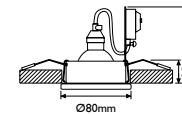

A++ ...C

		LED
	MAX 50W	IP20 IP23
230V		
12 V		

A++ ...C

		LED
	MAX 50W	IP20 IP23
230V		
12 V		

A++ ...C

		LED
	MAX 50W	IP20 IP23
230V		
12 V		

A++ ...C

		LED
	MAX 50W	IP20 IP23
230V		
12 V