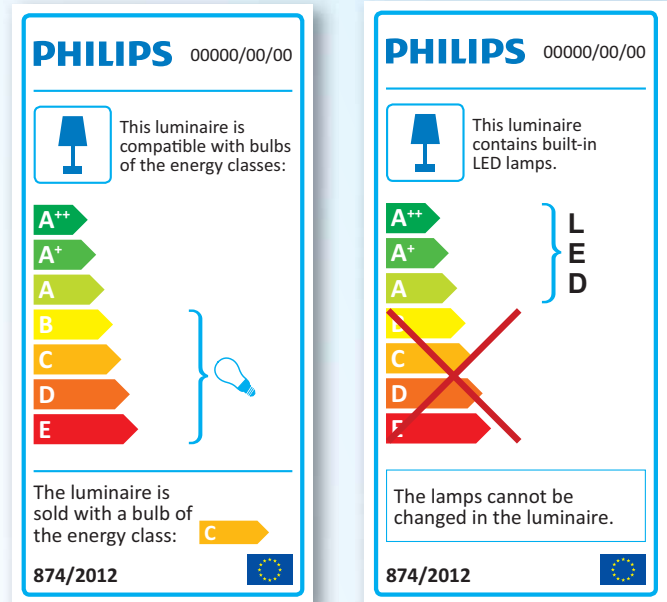

Light turns on in an instant

Eco-efficient

Long lifetime

Low energy costs

1000	8000	15000
-20%	-80%	-80%

PHILIPS

EU policy on Energy Label for lamps and luminaires

EU 874/2012

What is it?

With regulation (EU) no. 874/2012 regarding energy labelling of electrical lamps and luminaires it is required that our consumers - the end users, are informed about the energy efficiency of our products. The EEL conformity will be in place from 01.09.2013 (for Lamps) and 01.03.2014 (for Luminaires).