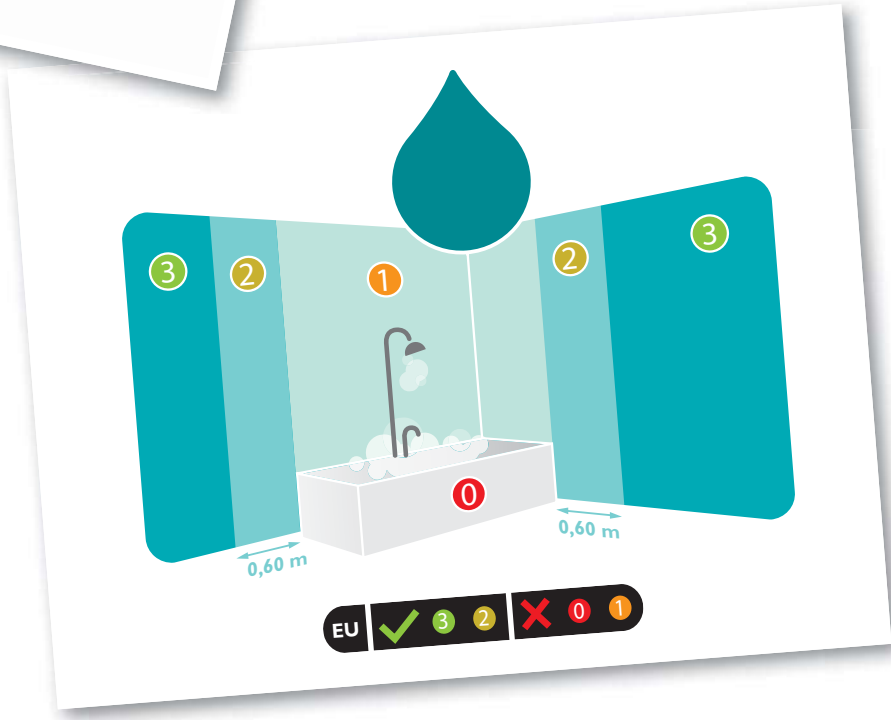

* The IP rate identifies the Ingress Protection against humidity and dust. The IP level is described by two figures: the first one refers to the protection level against dust, the second against water.