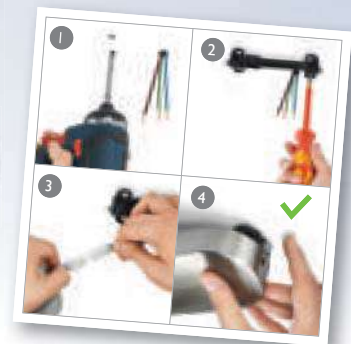

Living room Spots

1.

2.

3.

Compatible with all dimmers

1.

Millennium 53190/48/16
 H 127 L 110 D 110
 LED - 1x 4W incl. - 280 lm
 Class I - IP20
 metal

3.