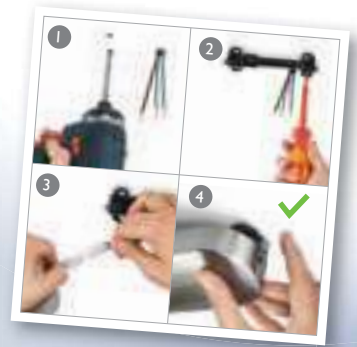

1.

3.

2.

Compatible with all dimmers

1. **Clockwork 53170/48/16**
 H 90 L 110 D 110
 LED - 1x 4W incl. - 280 lm
 Class I - IP20
 metal

2. **Clockwork 53172/48/16**
 H 90 L 255 D 93
 LED - 2x 4W incl. - 560 lm
 Class I - IP20
 metal