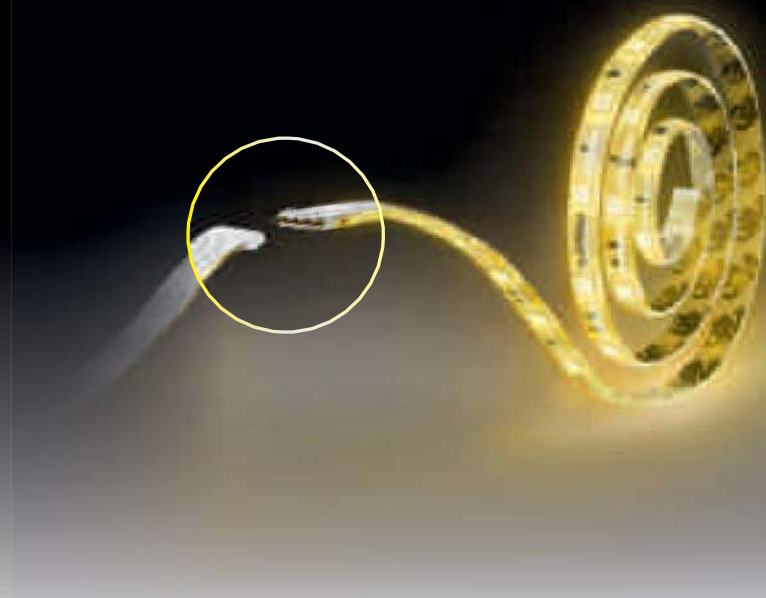

EXTEND white