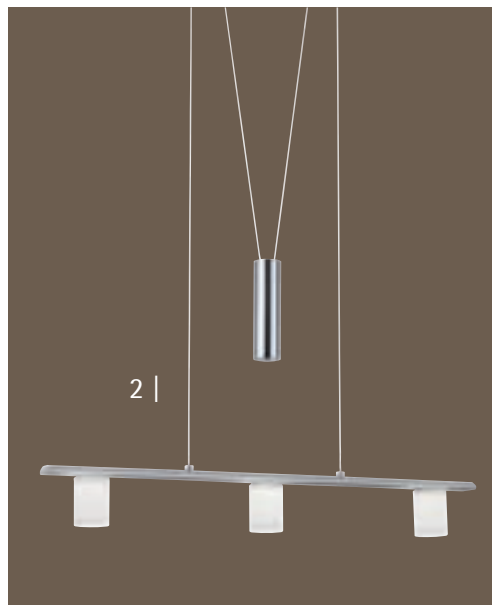

OSRAM
LED TECHNOLOGY INCLUDED

05 | Aluminium gebürstet
brushed aluminium

06 | chrom
chrome

60 | Glas weiß gewischt
glass white brushed