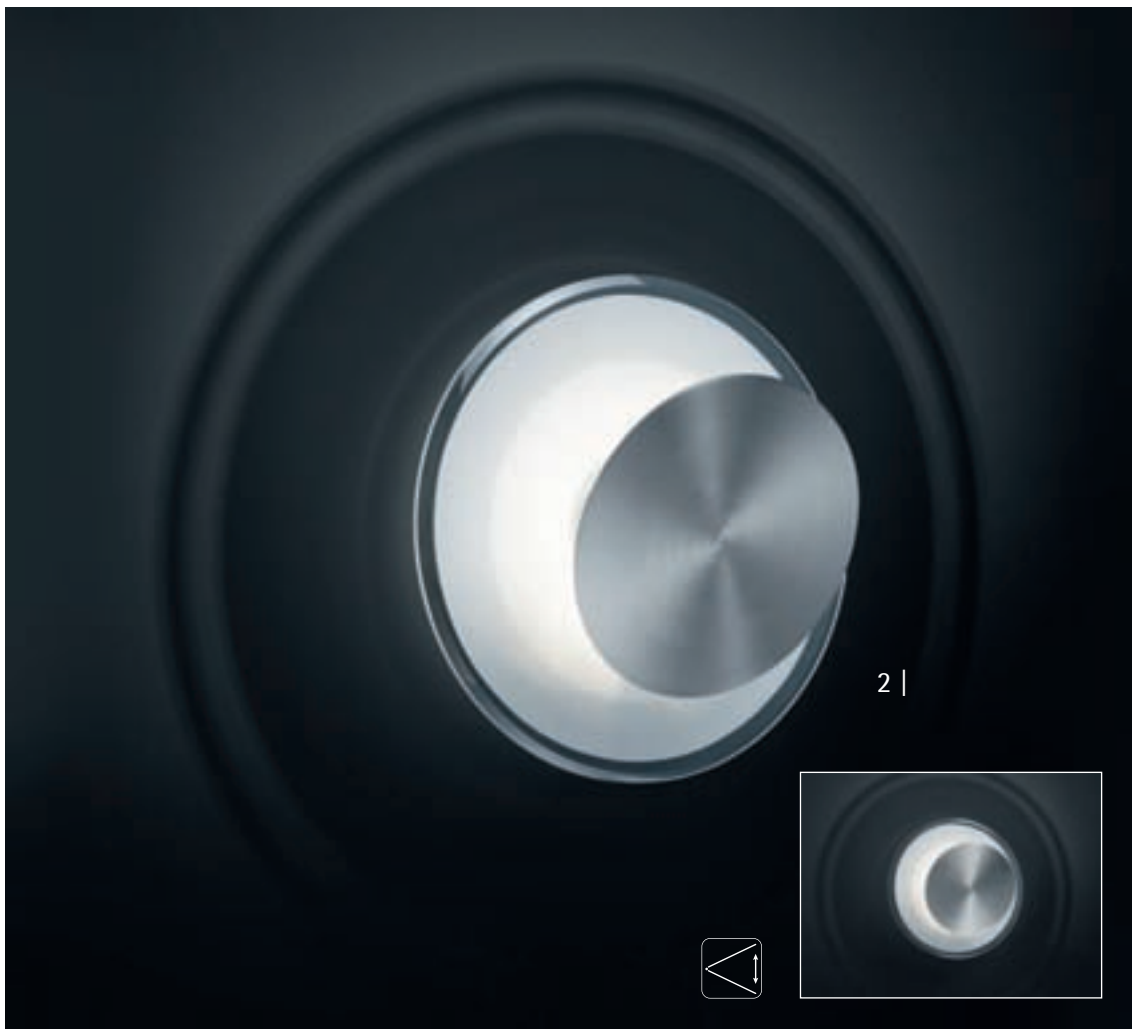

2 |

OSRAM
LED TECHNOLOGY INCLUDED

07 | Nickel matt
| matt nickel

65 | Glas satiniert
| satinated glass