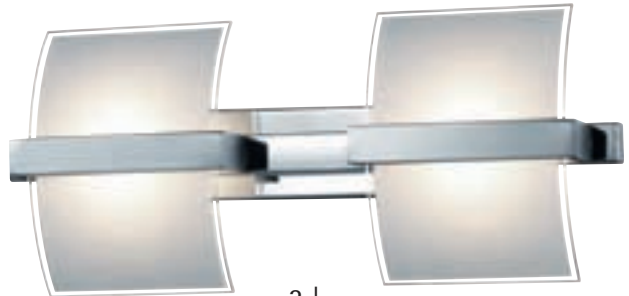

3 |

4 | 227410306

3 x 5 W, 3 x 390 lm
↔ 65,5 x 18 cm, ↳ 10,5 cm