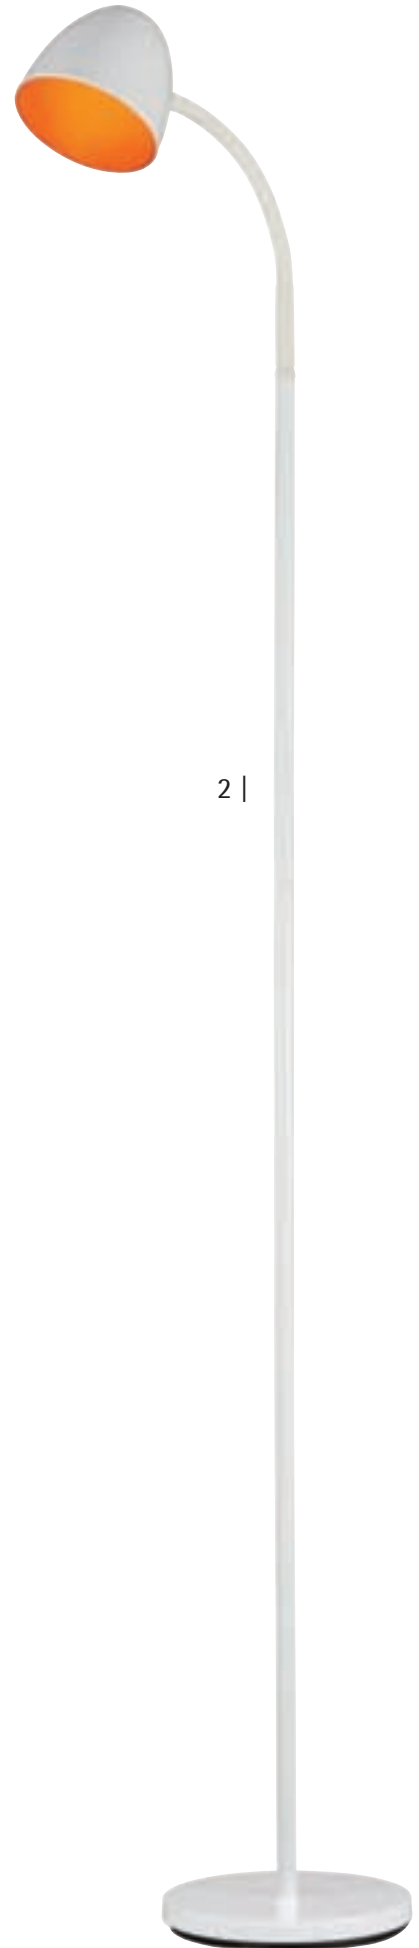

2 | 424610101

4,5 W SMD-LED, 400 lm  
↑ 150 cm, Ø 19,5 cm

3 | 524610101

4,5 W SMD-LED, 400 lm  
↑ 35 cm, Ø 13 cm

1 |

2 |

3 |

**OSRAM**  
LED TECHNOLOGY INCLUDED