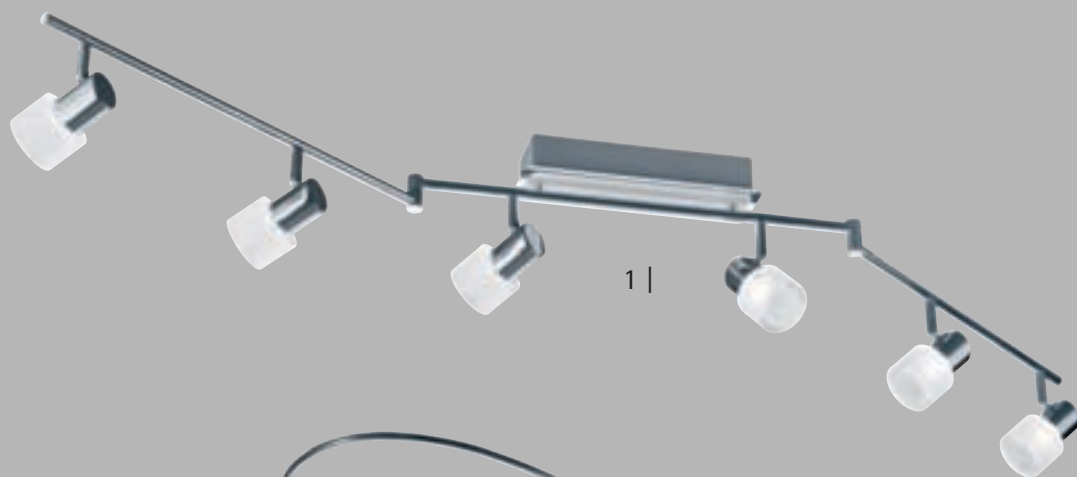

incl.
SMD-LED
4,5 W, 400 lm
3.000 K

1 |

1 | 874410606

6 x 4,5 W, 6 x 400 lm
↔ 150 x 8 cm, ↓ 22 cm

A⁺