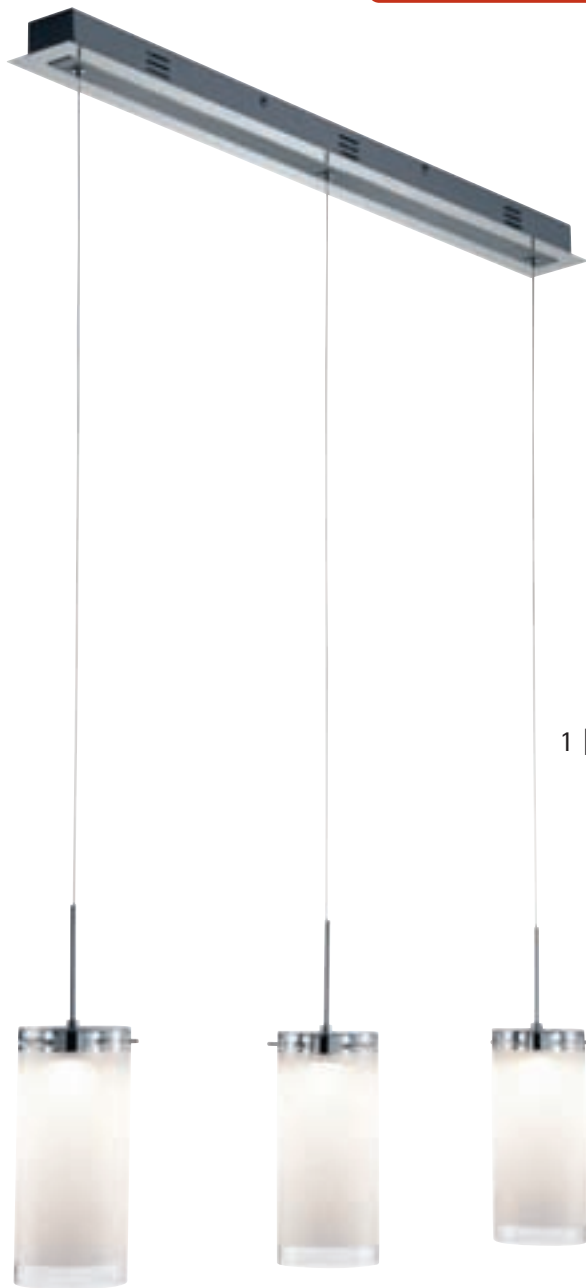

6 | 426510305  
3 x 4,5 W, 3 x 400 lm  
↑ 150 cm

7 | 526510105  
2 x 4,5 W, 2 x 400 lm  
↑ 45 cm

**OSRAM**  
LED TECHNOLOGY INCLUDED

05 | Aluminium gebürstet  
| brushed aluminium

34 | Acryl  
| acryl

incl.  
COB-LED  
4,5 W, 350 lm  
3.000 K