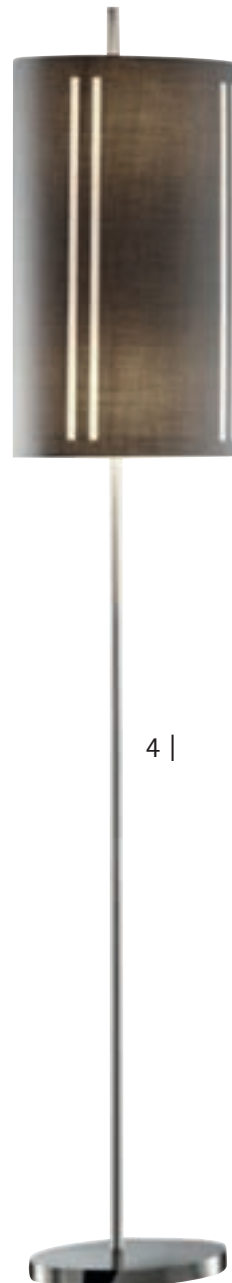

07 | Nickel matt
| matt nickel

37 | Stoff
| fabric