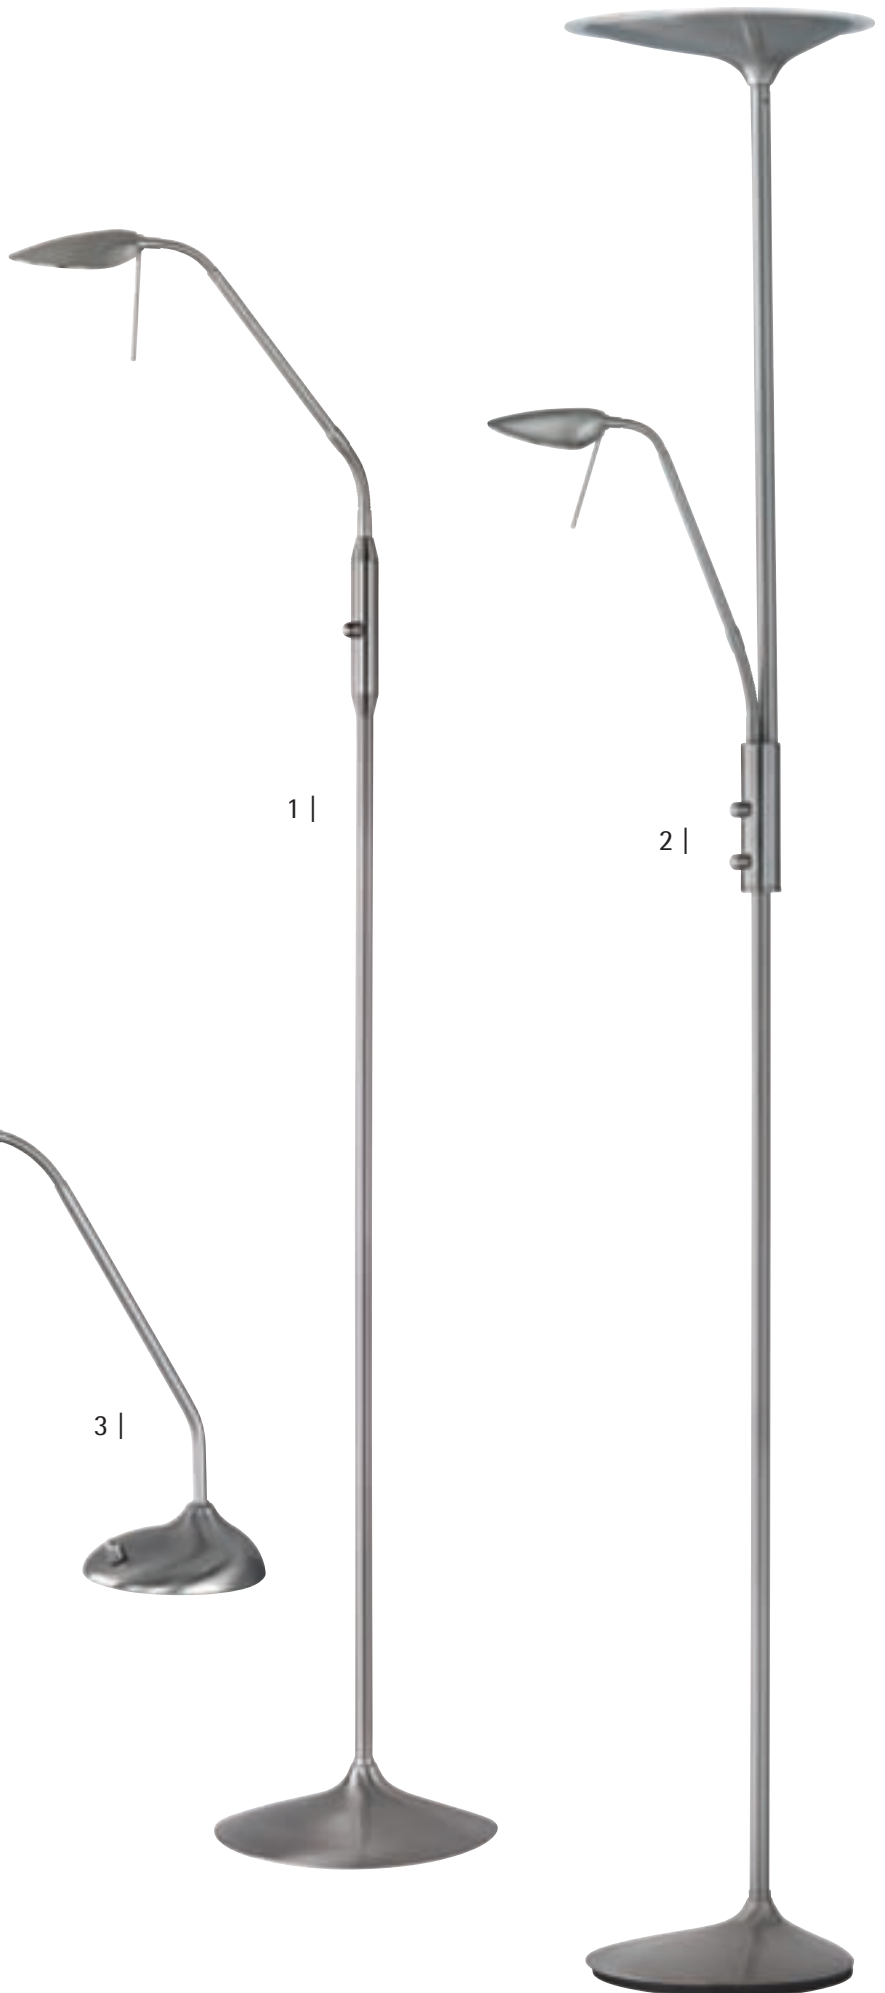

incl.
SMD-LED
3.000 K

1 | 426910107

1 x 4,5 W, 400 lm
± 140 cm, ↗ 42 cm

2 | 426910207

18 W, 1.600 lm
1 x 4,5 W, 400 lm
± 180 cm, ↗ 45 cm

3 | 526910107

1 x 4,5 W, 400 lm
± 38 cm, ↗ 32 cm

OSRAM
LED TECHNOLOGY INCLUDED

07 | Nickel matt
matt nickel