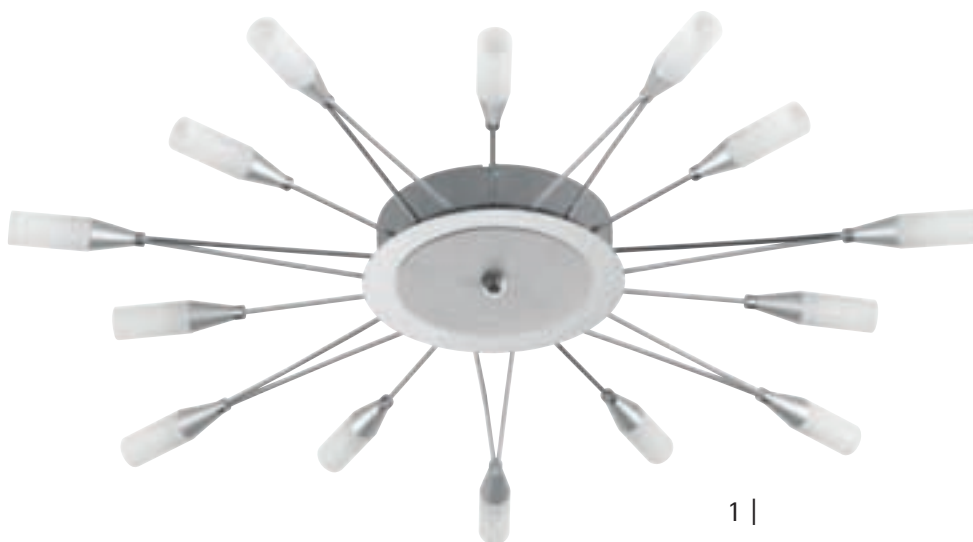

A++

2 | 620721405

14 x 2 W, 14 x 185 lm  
Ø 95 cm, ↓ 7 cm

A++

1 |

**OSRAM**  
LED TECHNOLOGY INCLUDED

2 |

06 | chrom  
*chrome*