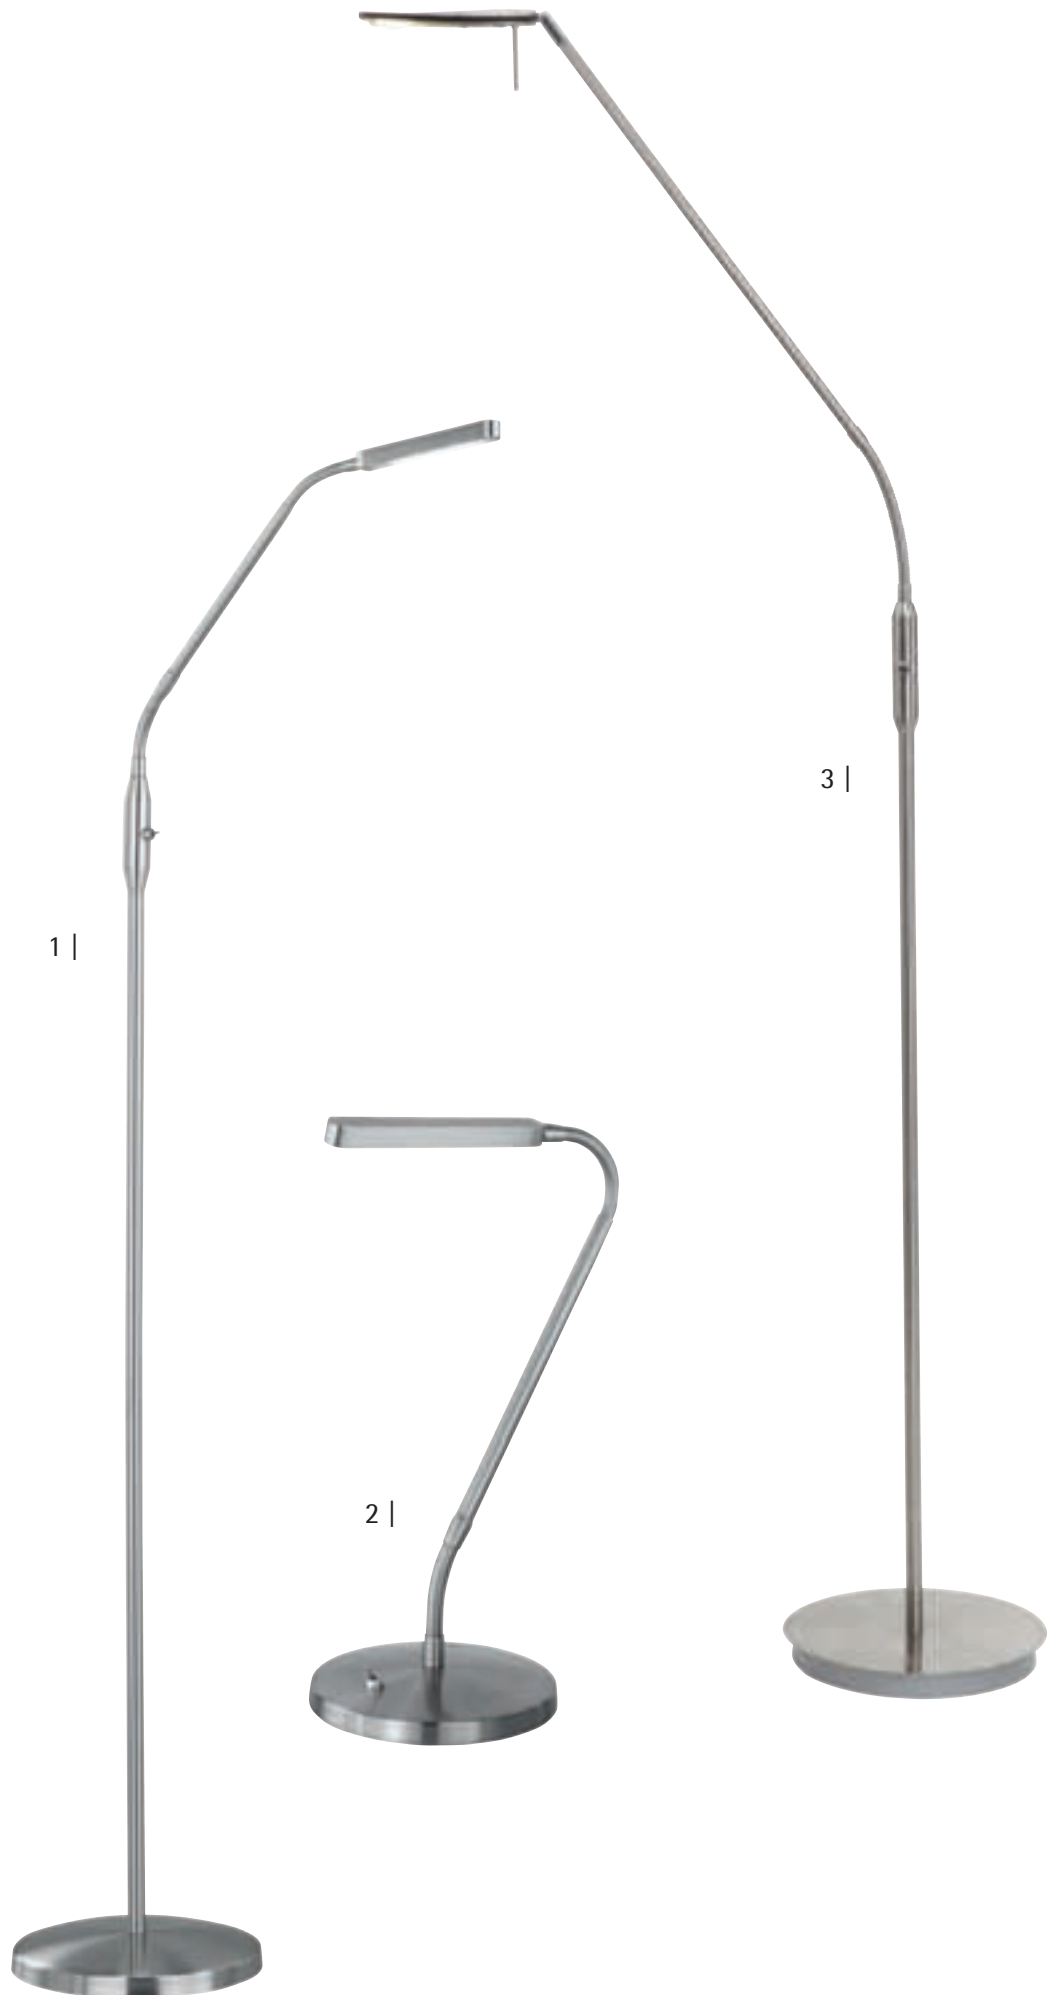

incl.
SMD-LED
COB-LED

1 | 420710307

SMD-LED 3 W, 200 lm
3.500 K
↑ max. 140 cm, ↗ 55 cm

2 | 520710107

SMD-LED 3 W, 200 lm
3.500 K
↑ max. 40 cm, ↗ 20 cm

3 | 423110107

COB-LED 5 W, 300 lm
2.700 K
↑ max. 160 cm

1 |

2 |

3 |

07 | Nickel matt
matt nickel