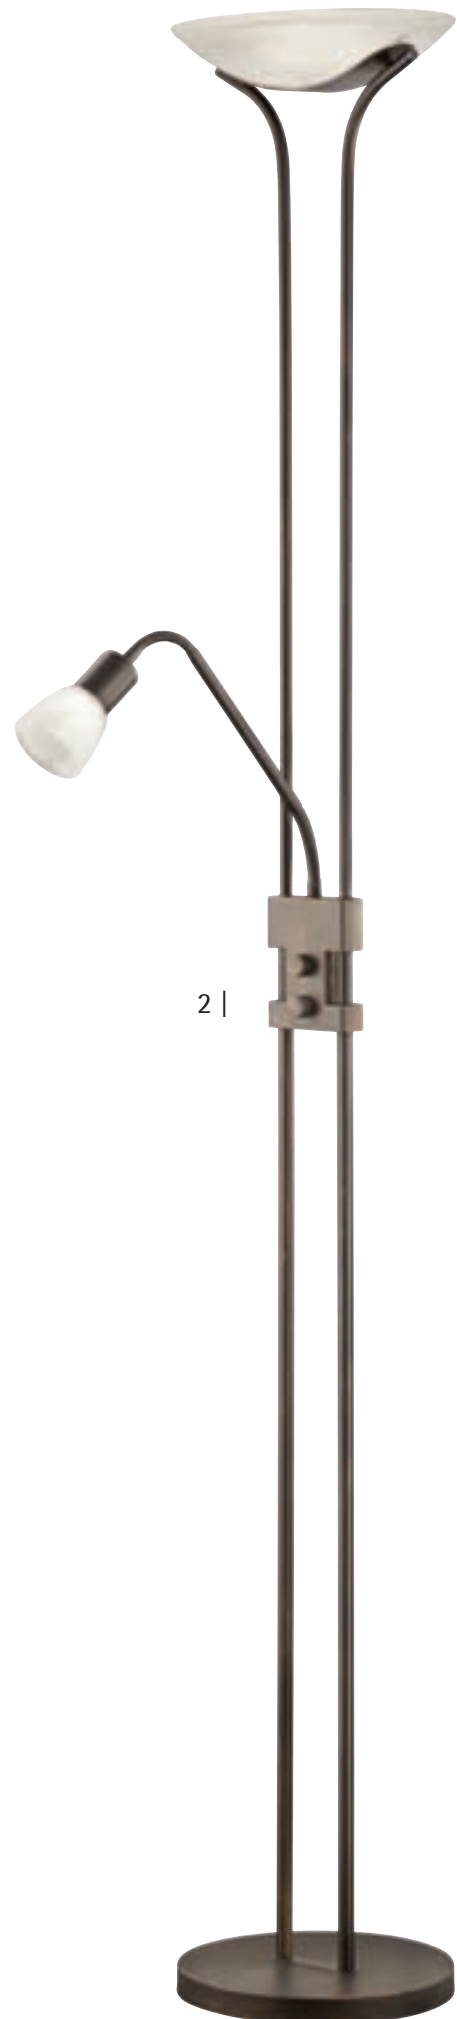

2 |

OSRAM
LED TECHNOLOGY INCLUDED