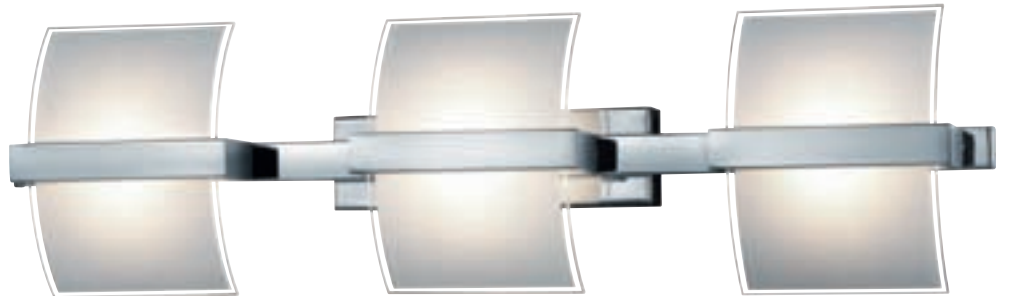

4 |

06 | chrom
| chrome

65 | Glas satiniert
| satinated glass