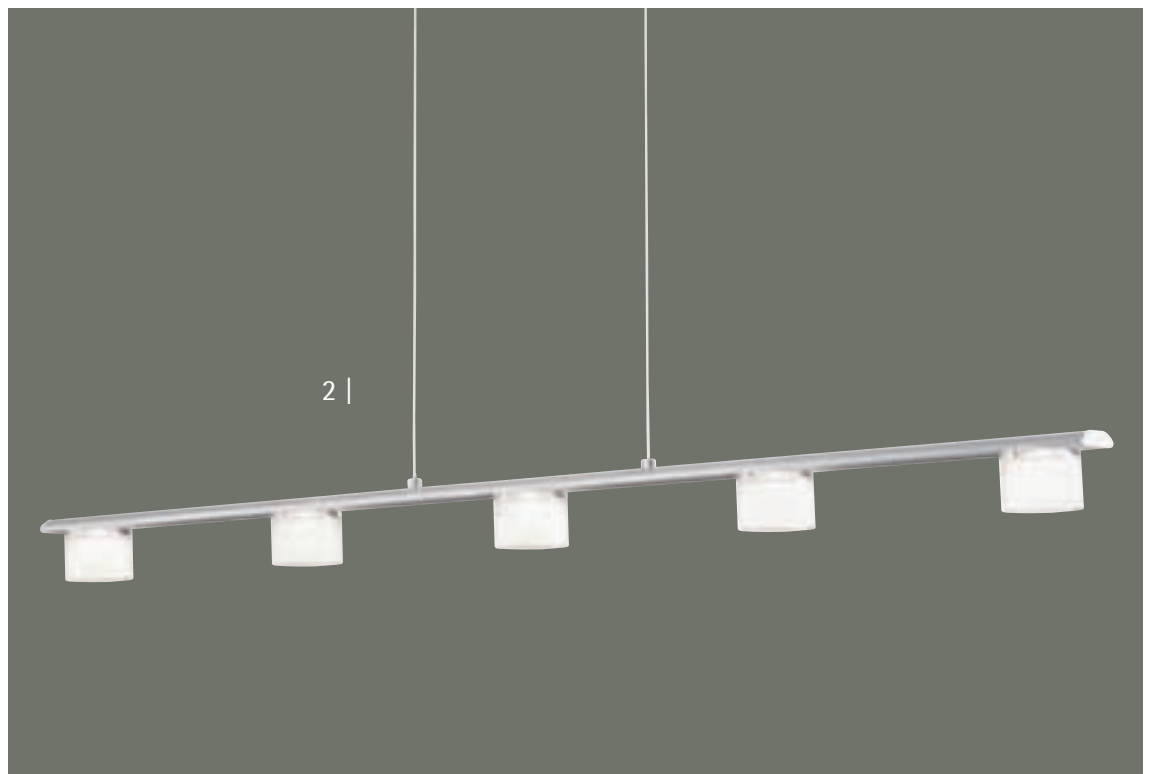

incl.
SMD-LED
4,5 W, 400 lm
3.000 K

1 | 374410406

4 x 4,5 W, 4 x 400 lm
↔ 90 cm, ↓ 90 - 140 cm

2 | 374410506

5 x 4,5 W, 5 x 400 lm
↔ 110 cm, ↓ 140 cm

1 |

OSRAM

LED TECHNOLOGY INCLUDED

06 | chrom
| chrome

05 | Aluminium gebürstet
| brushed aluminium

34 | Acryl
| acryl

2 |