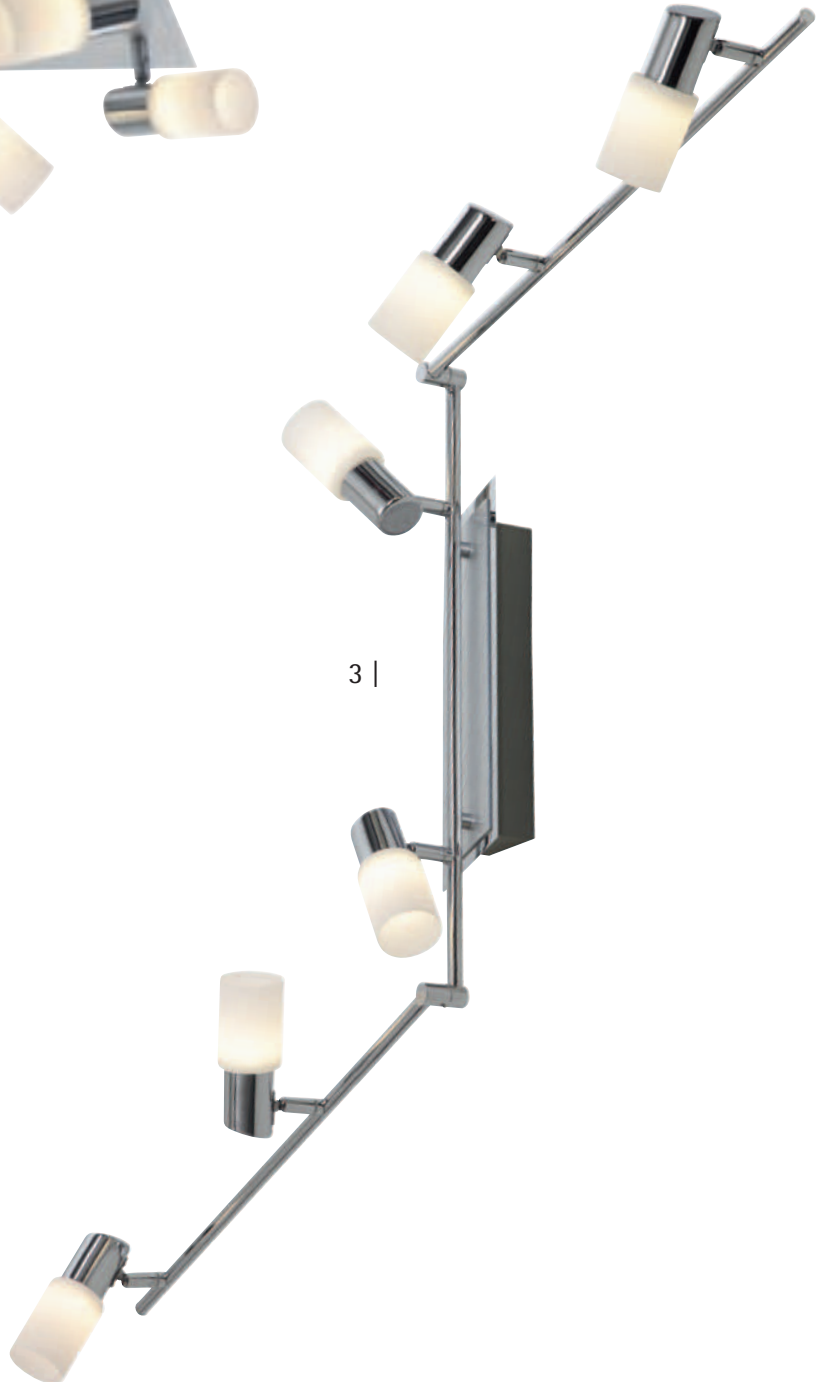

3 |

OSRAM
LED TECHNOLOGY INCLUDED

05 | Aluminium gebürstet
| brushed aluminium

06 | chrom
| chrome

60 | Glas weiß gewischt
| glass white brushed