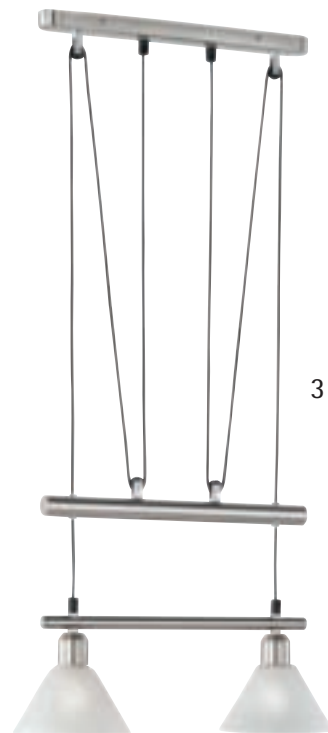

3 |

07 | Nickel matt
| matt nickel

49 | Glas matt
| glass matt