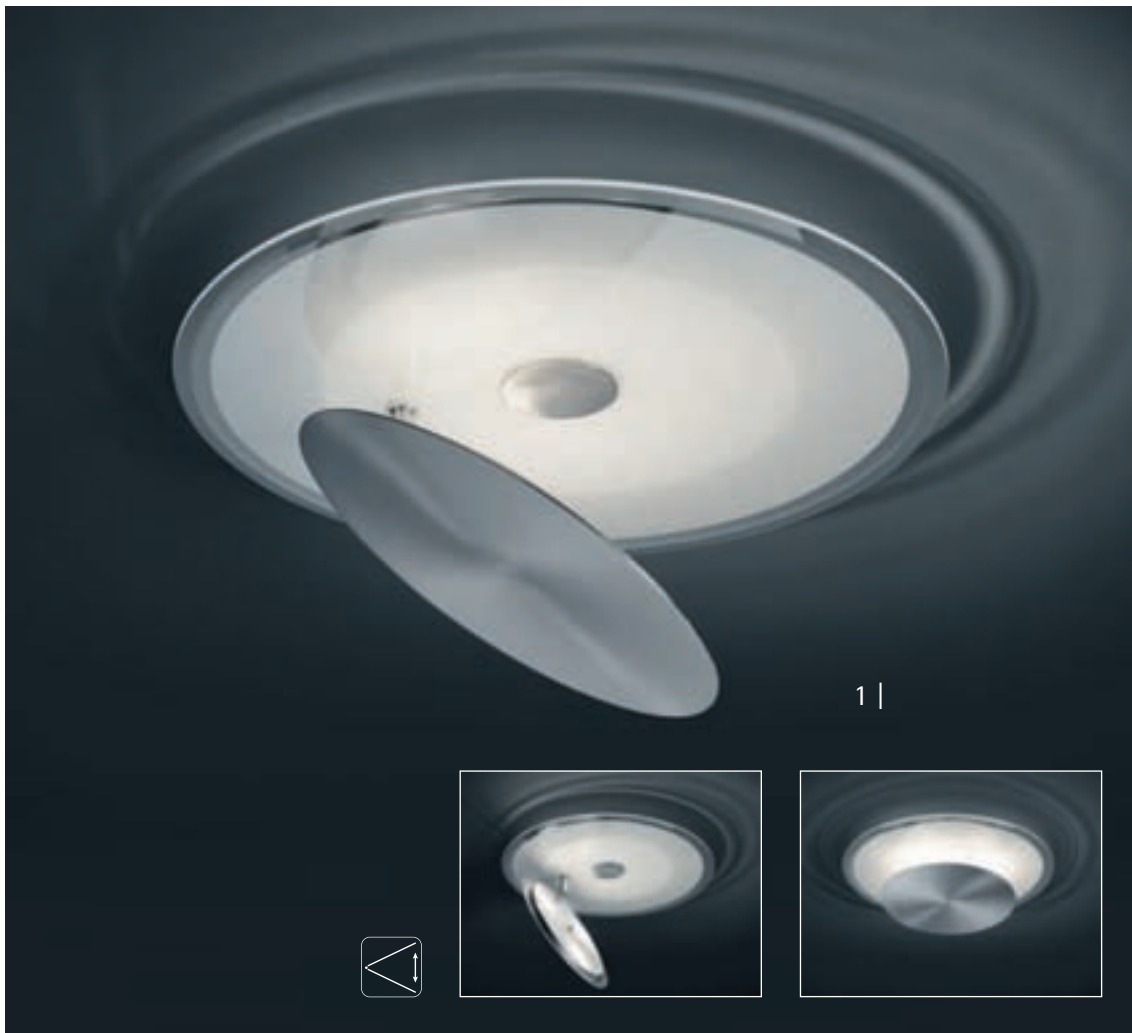

incl.
SMD-LED
4,5 W, 400 lm
3.000 K

1 | 626010307
3 x 4,5 W, 3 x 400 lm
Ø 40 cm, ↓ 10 - 29 cm

2 | 226070107
1 x 4,5 W, 400 lm
Ø 22 cm, ↔ 8,5 - 17 cm

1 |