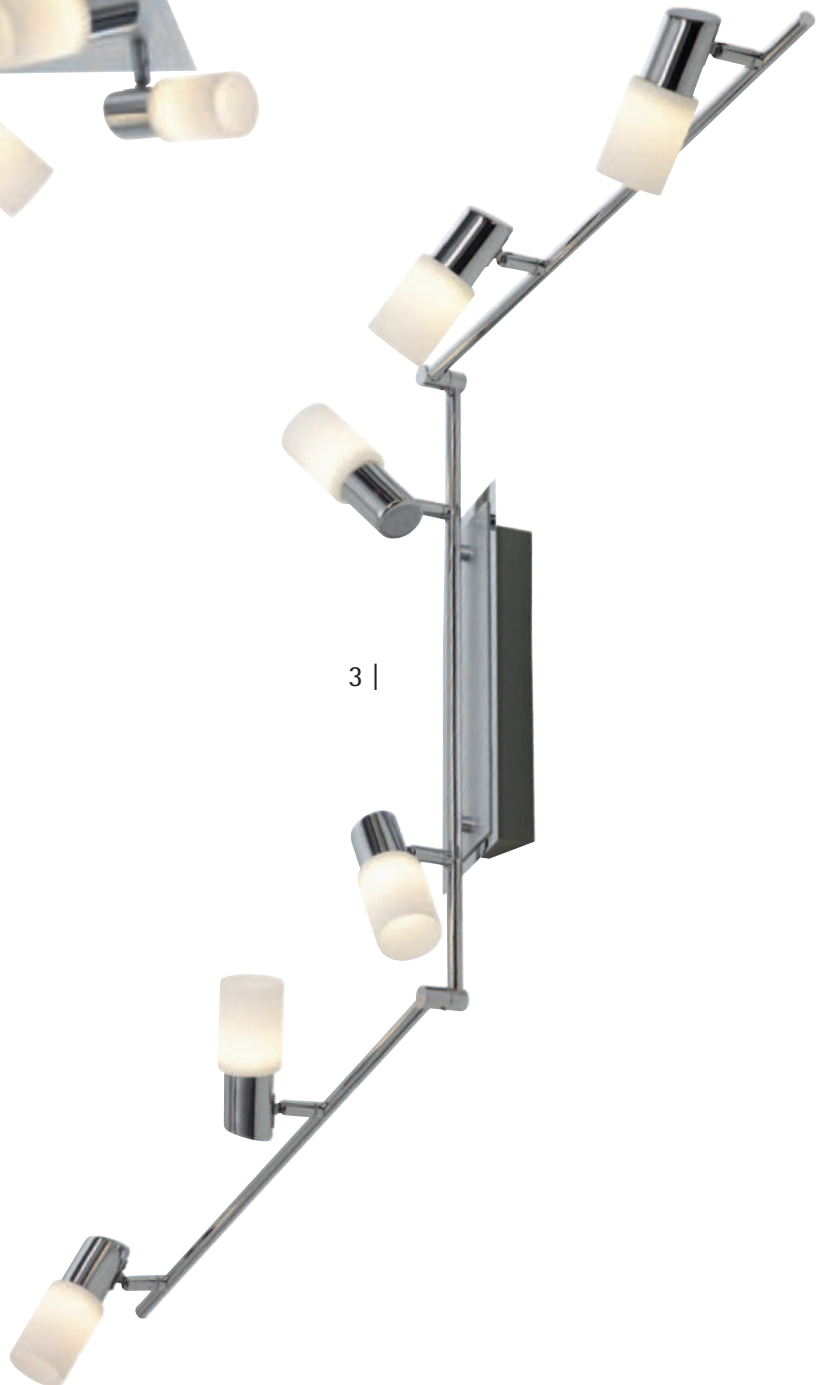

3 |

OSRAM
LED TECHNOLOGY INCLUDED

05 | Aluminium gebürstet
| brushed aluminium

06 | chrom
| chrome

60 | Glas weiß gewischt
| glass white brushed