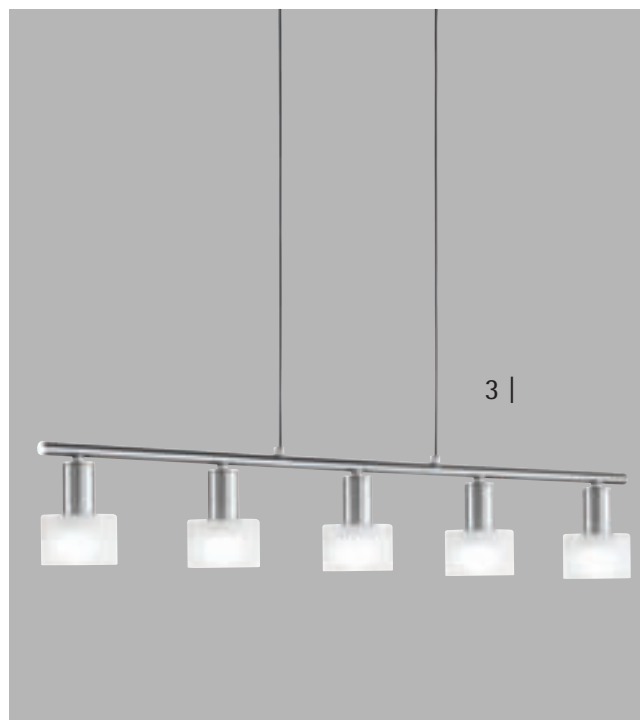

3 |

983-40
LED E14
4 W, 310 lm
3.000 K

A+

07 | Nickel matt
| matt nickel

49 | Glas matt
| glass matt